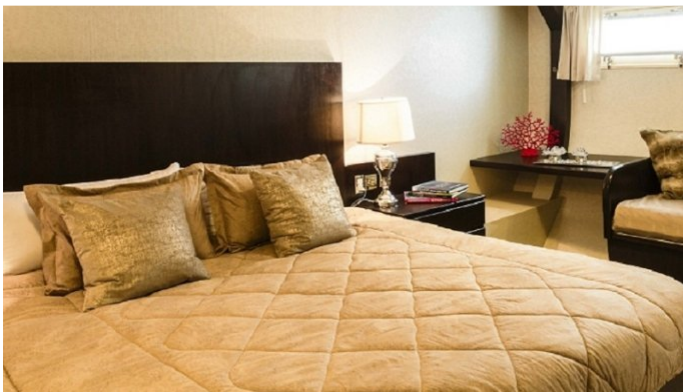

ACCOMMODATION

GUESTS	CABINS	CREW
12	6	12

CABIN CONFIGURATION

1 Master	1 Vip
2 Double	2 Twin

CHARTER RATES

SUMMER
from
\$125,000 / week + expenses

WINTER
from
\$125,000 / week + expenses

Details correct as of 19 Mar, 2018

FOR MORE INFORMATION:

[CLICK HERE](#) 

or SCAN QR CODE

MORE PHOTOS, VIDEO OR INTERACTIVE DECK PLANS:

 [CLICK HERE](#)

PASSION YACHT CHARTER

Superyacht PASSION was built in 1973 by Anastassiades & Tsortanides. She is a 48.5m / 159ft custom motor yacht with exterior design by Diana Yacht Design and interior styling by Diana Yacht Design. PASSION offers accommodation for up to 12 guests in 6 cabins with additional room for her crew of 12. She features a variety of amenities to ensure comfortable charter vacations, including . She also carries an impressive collection of toys as listed below.