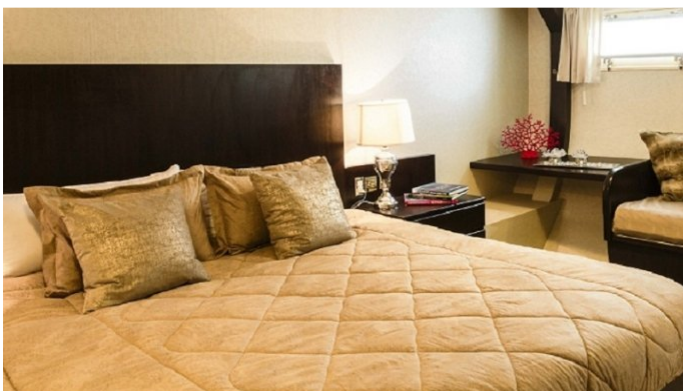

ACCOMMODATION

GUESTS	CABINS	CREW
12	6	12

CABIN CONFIGURATION

1 Master	1 Vip
2 Double	2 Twin

CHARTER RATES

SUMMER
from
\$125,000 / week + expenses

WINTER
from
\$125,000 / week + expenses

Details correct as of 24 Aug, 2017

FOR MORE INFORMATION:

[CLICK HERE](#) 

or SCAN QR CODE

MORE PHOTOS, VIDEO OR INTERACTIVE DECK PLANS:

[CLICK HERE](#)

PASSION YACHT CHARTER

Superyacht PASSION was built in 1973 by Anastassiades & Tsortanides. She is a 48.5m / 159ft custom motor yacht with exterior design by Diana Yacht Design and interior styling by Diana Yacht Design. PASSION offers accommodation for up to 12 guests in 6 cabins with additional room for her crew of 12. She features a variety of amenities to ensure comfortable charter vacations, including . She also carries an impressive collection of toys as listed below.