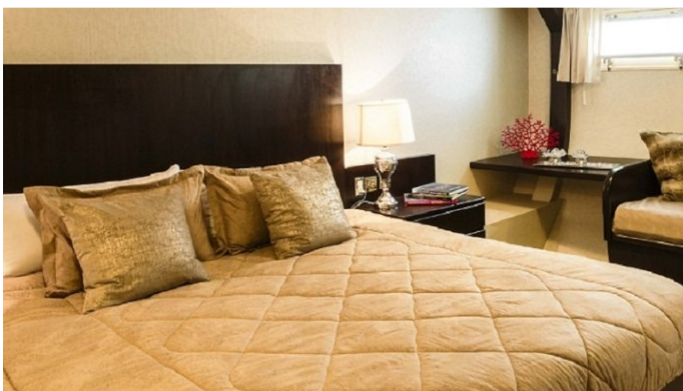

ACCOMMODATION

GUESTS	CABINS	CREW
12	6	12

CABIN CONFIGURATION

1 Master	1 Vip
2 Double	2 Twin

CHARTER RATES

SUMMER
from
\$125,000 / week + expenses

WINTER
from
\$125,000 / week + expenses

Details correct as of 26 Jun, 2017

FOR MORE INFORMATION:

[CLICK HERE](#) 

or SCAN QR CODE

MORE PHOTOS, VIDEO OR INTERACTIVE DECK PLANS:

[CLICK HERE](#)

PASSION YACHT CHARTER

Superyacht PASSION was built in 1973 by Anastassiades & Tsortanides. She is a 48.5m / 159ft custom motor yacht with exterior design by Diana Yacht Design and interior styling by Diana Yacht Design. PASSION offers accommodation for up to 12 guests in 6 cabins with additional room for her crew of 12. She features a variety of amenities to ensure comfortable charter vacations, including . She also carries an impressive collection of toys as listed below.