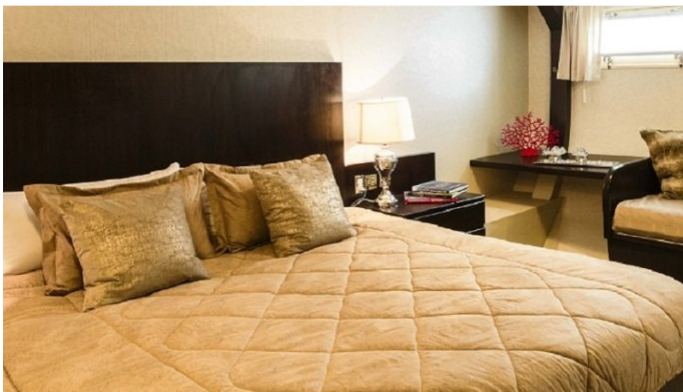

MORE PHOTOS, VIDEO OR INTERACTIVE DECK PLANS:

[CLICK HERE](#)