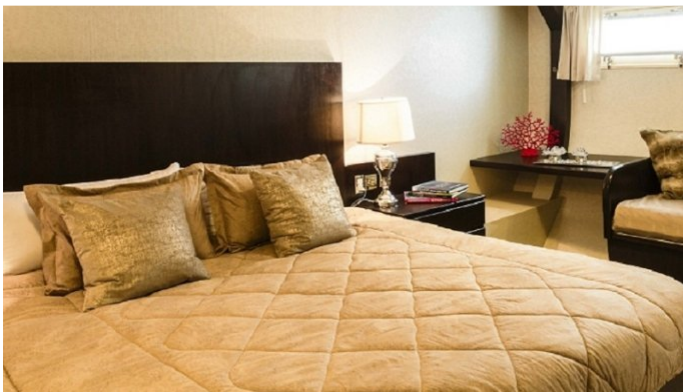

ACCOMMODATION

GUESTS	CABINS	CREW
12	6	12

CABIN CONFIGURATION

1 Master	1 Vip
2 Double	2 Twin

CHARTER RATES

SUMMER
from
\$125,000 / week + expenses

WINTER
from
\$125,000 / week + expenses

Details correct as of 24 Oct, 2017

FOR MORE INFORMATION:

[CLICK HERE](#) 

or SCAN QR CODE

MORE PHOTOS, VIDEO OR INTERACTIVE DECK PLANS:

[CLICK HERE](#)

PASSION YACHT CHARTER

Superyacht PASSION was built in 1973 by Anastassiades & Tsortanides. She is a 48.5m / 159ft custom motor yacht with exterior design by Diana Yacht Design and interior styling by Diana Yacht Design. PASSION offers accommodation for up to 12 guests in 6 cabins with additional room for her crew of 12. She features a variety of amenities to ensure comfortable charter vacations, including . She also carries an impressive collection of toys as listed below.