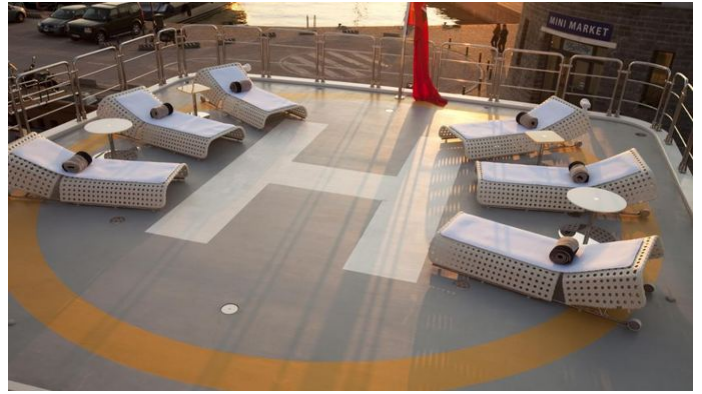

MORE PHOTOS, VIDEO OR INTERACTIVE DECK PLANS: