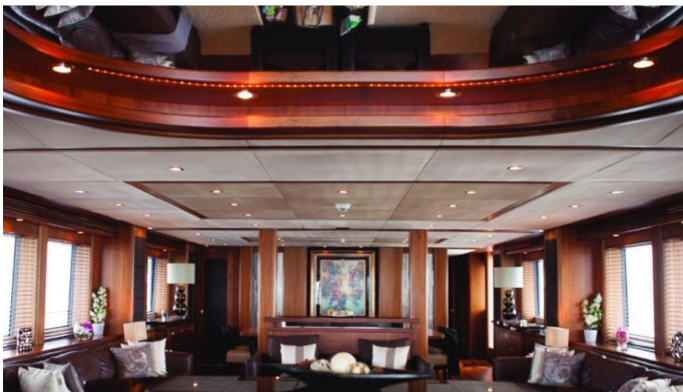

MORE PHOTOS, VIDEO OR INTERACTIVE DECK PLANS:

[CLICK HERE](#)