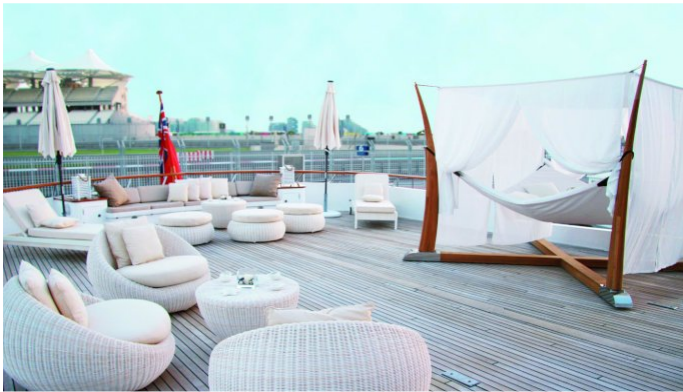

or SCAN QR CODE

MORE PHOTOS, VIDEO OR INTERACTIVE DECK PLANS:

 [CLICK HERE](#)

CONSTANCE AMENITIES & TOYS

Air Conditioning

Fishing

Satellite TV

Waverider

Beach Games

Kayaking

Snorkeling

Wi Fi

Deck Jacuzzi

Satcom

Water Ski