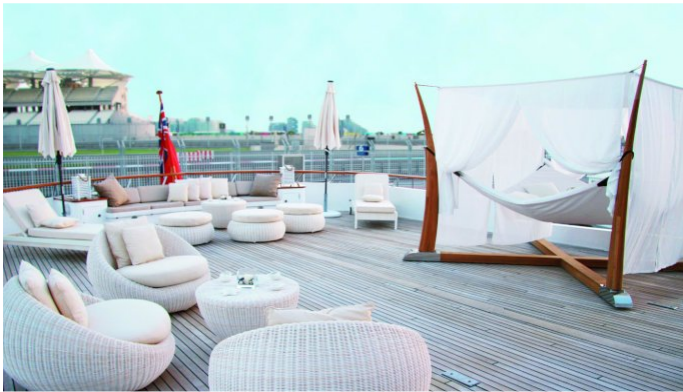

[CLICK HERE](#)

or **SCAN QR CODE**

MORE PHOTOS, VIDEO OR INTERACTIVE DECK PLANS:

 [CLICK HERE](#)

CONSTANCE YACHT CHARTER

Superyacht CONSTANCE was built in 1986 by Feadship. She is a 46.33m / 152ft custom motor yacht with exterior design by De Voogt and interior styling by Glade Johnson Design. CONSTANCE offers accommodation for up to 12 guests in 5 cabins with additional room for her crew of 10. She features a variety of amenities to ensure comfortable charter vacations, including Air Conditioning, Air Conditioning, Deck Jacuzzi, WiFi connection on board, Stabilisers underway, Stabilisers underway and Jacuzzi (on deck). She also carries an impressive collection of toys as listed below.

CONSTANCE AMENITIES & TOYS

	Air Conditioning		Beach Games		Deck Jacuzzi
	Fishing		Kayaking		Satcom
	Satellite TV		Snorkeling		Water Ski
	Waverider		Wi Fi		

For a full up-to-date list of leisure facilities or amenities onboard Motor Yacht Constance please contact your Yacht Charter Broker prior to booking your vacation. If there is a particular water toy that you would like, but it is not listed, then it may be possible to rent this equipment for you.