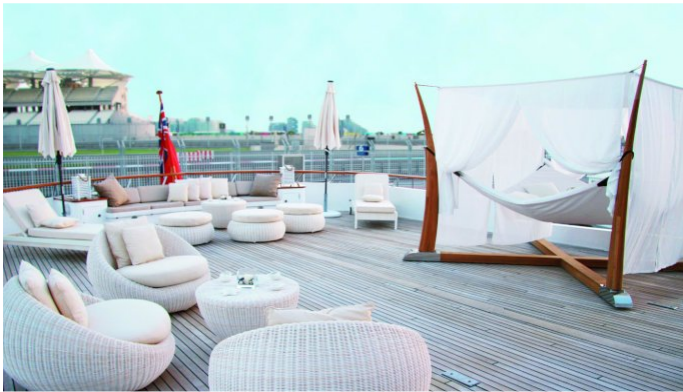

[CLICK HERE](#)

or SCAN QR CODE

MORE PHOTOS, VIDEO OR INTERACTIVE DECK PLANS:

[CLICK HERE](#)

CONSTANCE YACHT CHARTER

Superyacht CONSTANCE was built in 1986 by Feadship. She is a 46.33m / 152ft custom motor yacht with exterior design by De Voogt and interior styling by Glade Johnson Design. CONSTANCE offers accommodation for up to 12 guests in 5 cabins with additional room for her crew of 10. She features a variety of amenities to ensure comfortable charter vacations, including Air Conditioning, Air Conditioning, Deck Jacuzzi, WiFi connection on board, Stabilisers underway, Stabilisers underway and Jacuzzi (on deck). She also carries an impressive collection of toys as listed below.

CONSTANCE AMENITIES & TOYS

	Air Conditioning		Beach Games		Deck Jacuzzi
	Fishing		Kayaking		Satcom
	Satellite TV		Snorkeling		Water Ski
	Waverider		Wi Fi		

For a full up-to-date list of leisure facilities or amenities onboard Motor Yacht Constance please contact your Yacht Charter Broker prior to booking your vacation. If there is a particular water toy that you would like, but it is not listed, then it may be possible to rent this equipment for you.