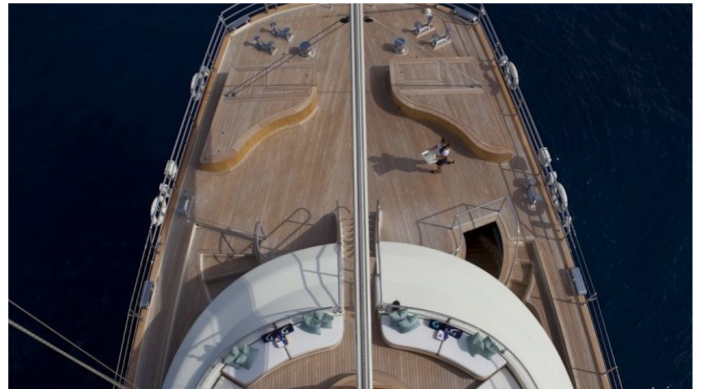

MORE PHOTOS, VIDEO OR INTERACTIVE DECK PLANS:

[CLICK HERE](#)