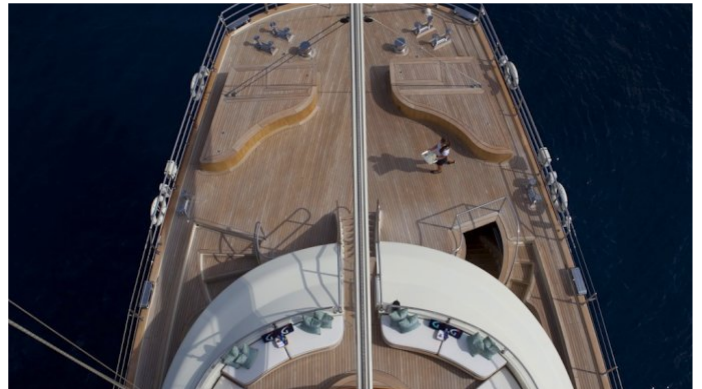

LUNA

Yacht Charter Details for 'Luna', the 52.3m Superyacht built by Perini Navi

SPECIFICATIONS

LENGTH
52.3m / 172ft

BEAM
11.41m / 37ft

DRAFT
8.19m / 27ft

YEAR
1997

REFIT
2007

Details correct as of 25 Jun, 2018

FOR MORE INFORMATION:

[CLICK HERE](#) 

or SCAN QR CODE

MORE PHOTOS, VIDEO OR INTERACTIVE DECK PLANS:

 [CLICK HERE](#)

LUNA YACHT CHARTER

Superyacht LUNA was built in 1997 by Perini Navi. She is a 52.3m / 172ft sail yacht with exterior design by Perini Navi and interior styling by Perini Navi. LUNA offers accommodation for up to 10 guests in 5 cabins with additional room for her crew of 10. She features a variety of amenities to ensure comfortable charter vacations, including Air Conditioning, WiFi connection on board, Deck Jacuzzi and Gym/exercise equipment. She also carries an impressive collection of toys as listed below.

LUNA AMENITIES & TOYS

	Air Conditioning		Deck Jacuzzi		Gym
	Jet Ski		Sailing		Seabob
	Snorkeling		Wakeboard		Wi Fi

For a full up-to-date list of leisure facilities or amenities onboard Sail Yacht Luna please contact your Yacht Charter Broker prior to booking your vacation. If there is a particular water toy that you would like, but it is not listed, then it may be possible to rent this equipment for you.