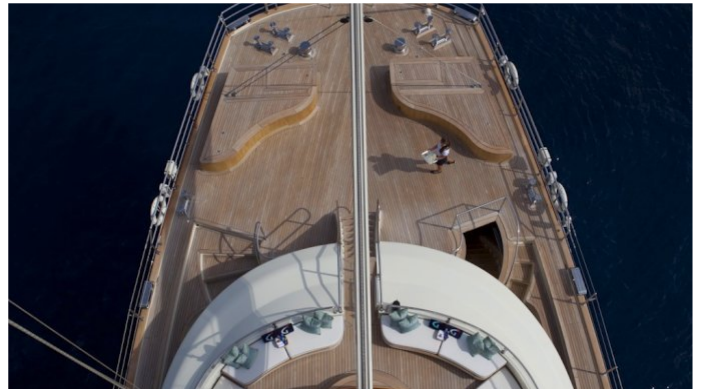

LUNA

Yacht Charter Details for 'Luna', the 52.3m Superyacht built by Perini Navi

SPECIFICATIONS

LENGTH
52.3m / 172ft

BEAM DRAFT
11.41m / 37ft 8.19m / 27ft

YEAR REFIT
1997 2007

CRUISING SPEED
12 Knots

ACCOMMODATION

FOR MORE INFORMATION:

[CLICK HERE](#) 

or SCAN QR CODE

MORE PHOTOS, VIDEO OR INTERACTIVE DECK PLANS:

 [CLICK HERE](#)

LUNA YACHT CHARTER

Superyacht LUNA was built in 1997 by Perini Navi. She is a 52.3m / 172ft sail yacht with exterior design by Perini Navi and interior styling by Perini Navi. LUNA offers accommodation for up to 10 guests in 5 cabins with additional room for her crew of 10. She features a variety of amenities to ensure comfortable charter vacations, including Jacuzzi (on deck), Air Conditioning, Air Conditioning, WiFi connection on board, Deck Jacuzzi, Gym/exercise equipment and Gym. She also carries an impressive collection of toys as listed below.

LUNA AMENITIES & TOYS

	Air Conditioning		Deck Jacuzzi		Gym
	Jet Ski		Sailing		Seabob
	Snorkeling		Wakeboard		Wi Fi

For a full up-to-date list of leisure facilities or amenities onboard Sail Yacht Luna please contact your Yacht Charter Broker prior to booking your vacation. If there is a particular water toy that you would like, but it is not listed, then it may be possible to rent this equipment for you.