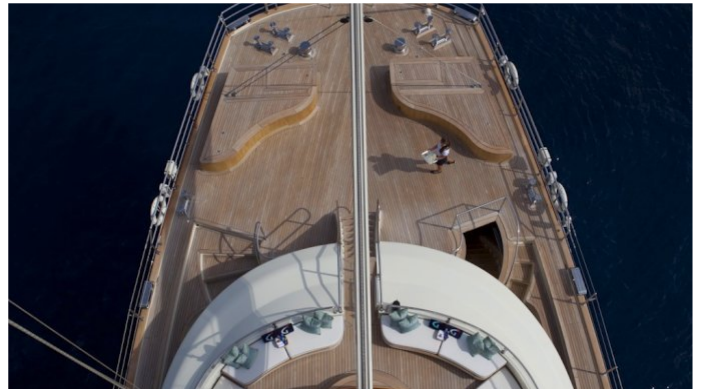

MORE PHOTOS, VIDEO OR INTERACTIVE DECK PLANS:

[CLICK HERE](#)

This document is not contractual. The yacht charters and their particulars displayed in the results above are displayed in good faith and whilst believed to be correct are not guaranteed. YachtCharterFleet.com does not warrant or assume any legal liability or responsibility for the accuracy, completeness, or usefulness of any information and/or images displayed. All information is subject to change without notice and is without warranty. Your preferred charter broker should provide you with yacht specifications, brochure and rates for your chosen dates during your charter yacht selection process. Starting prices are shown in a range of currencies for a one-week charter, unless otherwise indicated.