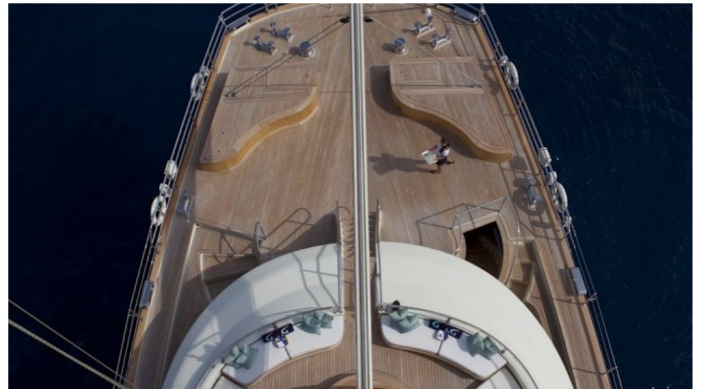

LUNA

Yacht Charter Details for 'Luna', the 52.3m Superyacht built by Perini Navi

SPECIFICATIONS

LENGTH
52.3m / 172ft

BEAM
11.41m / 37ft

DRAFT
8.19m / 27ft

YEAR
1997

REFIT
2007

Details correct as of 25 Apr, 2018

FOR MORE INFORMATION:

[CLICK HERE](#) 

or SCAN QR CODE

MORE PHOTOS, VIDEO OR INTERACTIVE DECK PLANS:

[CLICK HERE](#)

LUNA YACHT CHARTER

Superyacht LUNA was built in 1997 by Perini Navi. She is a 52.3m / 172ft sail yacht with exterior design by Perini Navi and interior styling by Perini Navi. LUNA offers accommodation for up to 10 guests in 5 cabins with additional room for her crew of 10. She features a variety of amenities to ensure comfortable charter vacations, including Jacuzzi (on deck), Air Conditioning, Air Conditioning, WiFi connection on board, Deck Jacuzzi, Gym/exercise equipment and Gym. She also carries an impressive collection of toys as listed below.

LUNA AMENITIES & TOYS

 AC	Air Conditioning	 Deck Jacuzzi	 Gym
 Jet Ski	Jet Ski	 Sailing	 Seabob
 Snorkeling	Snorkeling	 Wakeboard	 Wi Fi

For a full up-to-date list of leisure facilities or amenities onboard Sail Yacht Luna please contact your Yacht Charter Broker prior to booking your vacation. If there is a particular water toy that you would like, but it is not listed, then it may be possible to rent this equipment for you.