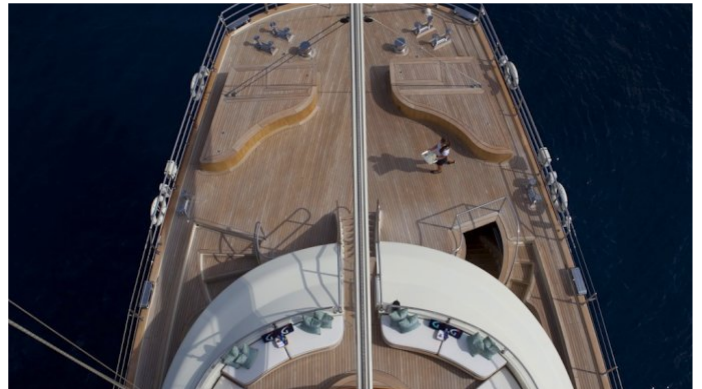

LUNA

Yacht Charter Details for 'Luna', the 52.3m Superyacht built by Perini Navi

SPECIFICATIONS

LENGTH
52.3m / 172ft

BEAM DRAFT
11.41m / 37ft 8.19m / 27ft

YEAR REFIT
1997 2007

CRUISING SPEED
12 Knots

ACCOMMODATION

FOR MORE INFORMATION:

[CLICK HERE](#) 

or SCAN QR CODE

MORE PHOTOS, VIDEO OR INTERACTIVE DECK PLANS:

[CLICK HERE](#)

LUNA YACHT CHARTER

Superyacht LUNA was built in 1997 by Perini Navi. She is a 52.3m / 172ft sail yacht with exterior design by Perini Navi and interior styling by Perini Navi. LUNA offers accommodation for up to 10 guests in 5 cabins with additional room for her crew of 10. She features a variety of amenities to ensure comfortable charter vacations, including Jacuzzi (on deck), Air Conditioning, Air Conditioning, WiFi connection on board, Deck Jacuzzi, Gym/exercise equipment and Gym. She also carries an impressive collection of toys as listed below.

LUNA AMENITIES & TOYS

	Air Conditioning		Deck Jacuzzi		Gym
	Jet Ski		Sailing		Seabob
	Snorkeling		Wakeboard		Wi Fi

For a full up-to-date list of leisure facilities or amenities onboard Sail Yacht Luna please contact your Yacht Charter Broker prior to booking your vacation. If there is a particular water toy that you would like, but it is not listed, then it may be possible to rent this equipment for you.