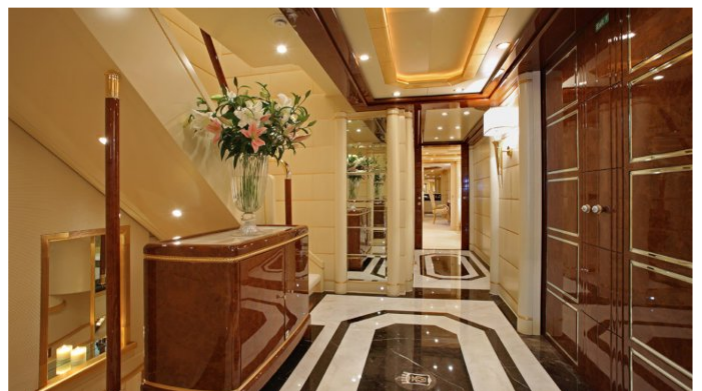

MORE PHOTOS, VIDEO OR INTERACTIVE DECK PLANS:

[CLICK HERE](#)

This document is not contractual. The yacht charters and their particulars displayed in the results above are displayed in good faith and whilst believed to be correct are not guaranteed. YachtCharterFleet.com does not warrant or assume any legal liability or responsibility for the accuracy, completeness, or usefulness of any information and/or images displayed. All information is subject to change without notice and is without warranty. Your preferred charter broker should provide you with yacht specifications, brochure and rates for your chosen dates during your charter yacht selection process. Starting prices are shown in a range of currencies for a one-week charter, unless otherwise indicated.