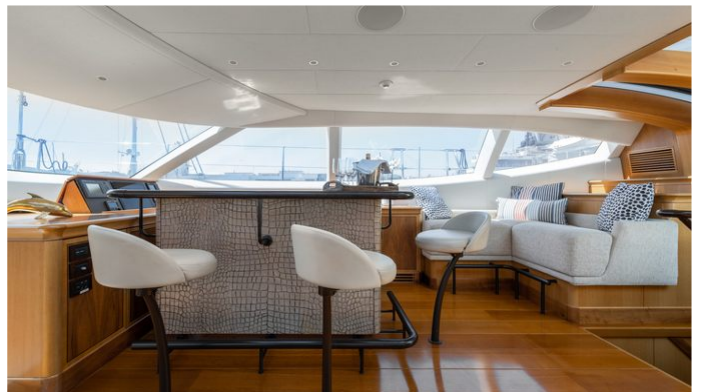

MORE PHOTOS, VIDEO OR INTERACTIVE DECK PLANS:

[CLICK HERE](#)