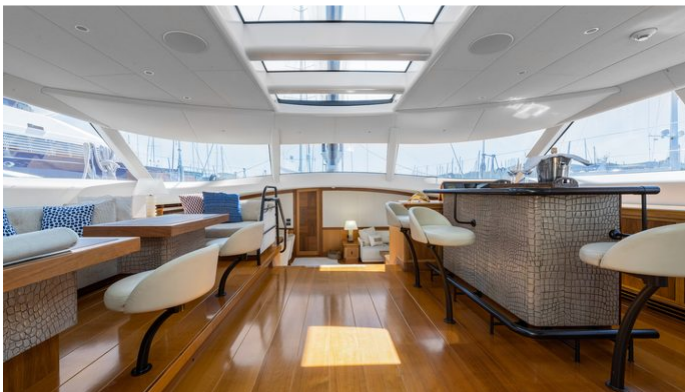

MORE PHOTOS, VIDEO OR INTERACTIVE DECK PLANS:

[CLICK HERE](#)