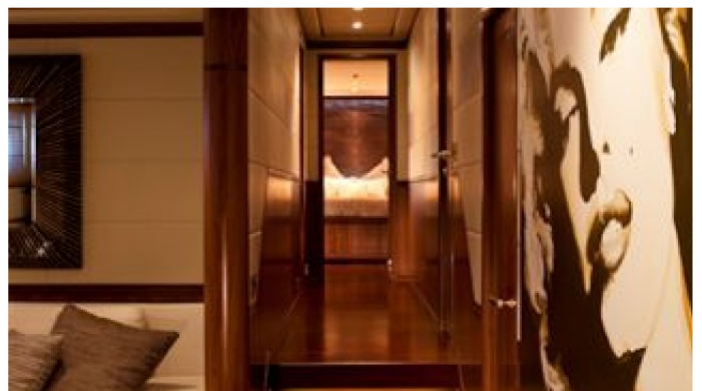

MORE PHOTOS, VIDEO OR INTERACTIVE DECK PLANS:

[CLICK HERE](#)

This document is not contractual. The yacht charters and their particulars displayed in the results above are displayed in good faith and whilst believed to be correct are not guaranteed. YachtCharterFleet.com does not warrant or assume any legal liability or responsibility for the accuracy, completeness, or usefulness of any information and/or images displayed. All information is subject to change without notice and is without warranty. Your preferred charter broker should provide you with yacht specifications, brochure and rates for your chosen dates during your charter yacht selection process. Starting prices are shown in a range of currencies for a one-week charter, unless otherwise indicated.