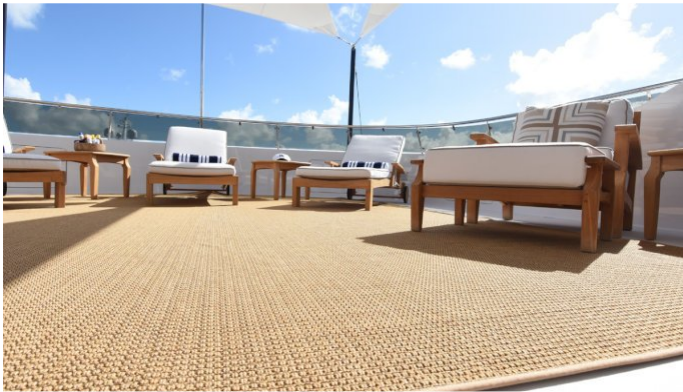

MORE PHOTOS, VIDEO OR INTERACTIVE DECK PLANS:

[CLICK HERE](#)

This document is not contractual. The yacht charters and their particulars displayed in the results above are displayed in good faith and whilst believed to be correct are not guaranteed. YachtCharterFleet.com does not warrant or assume any legal liability or responsibility for the accuracy, completeness, or usefulness of any information and/or images displayed. All information is subject to change without notice and is without warranty. Your preferred charter broker should provide you with yacht specifications, brochure and rates for your chosen dates during your charter yacht selection process. Starting prices are shown in a range of currencies for a one-week charter, unless otherwise indicated.