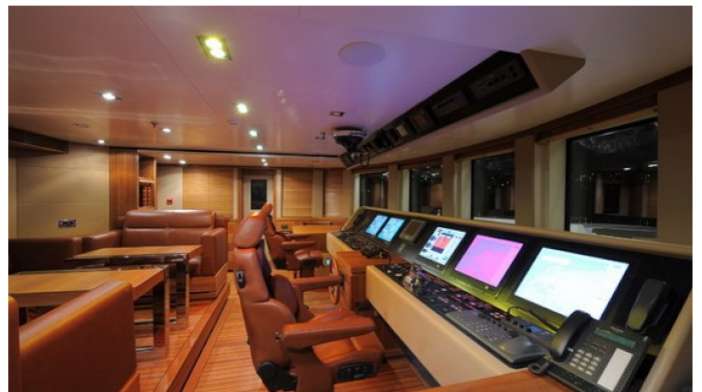

LATITUDE

Yacht Charter Details for 'Latitude', the 46.5m Superyacht built by Timmerman Yachts

SPECIFICATIONS

LENGTH
46.5m / 153ft

BEAM DRAFT
9.2m / 30ft 2.8m / 9ft

YEAR
2009

CRUISING SPEED
10 Knots

ACCOMMODATION

[CLICK HERE](#) 

or SCAN QR CODE

MORE PHOTOS, VIDEO OR INTERACTIVE DECK PLANS:

[CLICK HERE](#)

LATITUDE YACHT CHARTER

Superyacht LATITUDE was built in 2009 by Timmerman Yachts. She is a 46.5m / 153ft tm47 motor yacht with exterior design by Vripack and interior styling by Bannenberg & Rowell. LATITUDE offers accommodation for up to 12 guests in 6 cabins with additional room for her crew of 7. She features a variety of amenities to ensure comfortable charter vacations, including Air Conditioning, WiFi connection on board, Deck Jacuzzi, Gym/exercise equipment, Air Conditioning, Stabilisers underway, Stabilisers underway, Jacuzzi (on deck), Gym, Stabilizers at Anchor and At anchor Stabilizers. She also carries an impressive collection of toys as listed below.

LATITUDE AMENITIES & TOYS

For a full up-to-date list of leisure facilities or amenities onboard Motor Yacht Latitude please contact your Yacht Charter Broker prior to booking your vacation. If there is a particular water toy that you would like, but it is not listed, then it may be possible to rent this equipment for you.