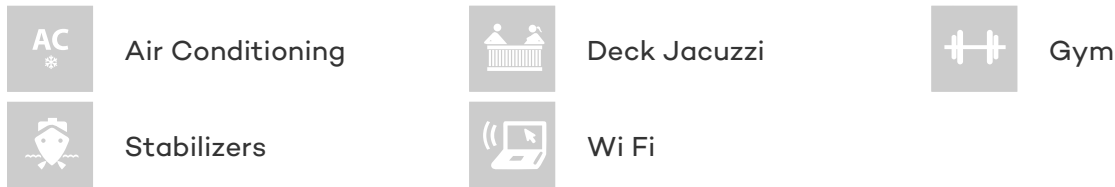

LATITUDE YACHT CHARTER

Superyacht LATITUDE was built in 2009 by Timmerman Yachts. She is a 46.5m / 153ft tm47 motor yacht with exterior design by Vripack and interior styling by Bannenberg & Rowell. LATITUDE offers accommodation for up to 12 guests in 6 cabins with additional room for her crew of 7. She features a variety of amenities to ensure comfortable charter vacations, including Air Conditioning, WiFi connection on board, Deck Jacuzzi, Gym/exercise equipment, Air Conditioning, Stabilisers underway, Stabilisers underway, Jacuzzi (on deck), Gym, Stabilizers at Anchor and At anchor Stabilizers. She also carries an impressive collection of toys as listed below.

LATITUDE AMENITIES & TOYS

For a full up-to-date list of leisure facilities or amenities onboard Motor Yacht Latitude please contact your Yacht Charter Broker prior to booking your vacation. If there is a particular water toy that you would like, but it is not listed, then it may be possible to rent this equipment for you.

MORE TENDERS, TOYS & YACHT AMMENITIES INFO:

[CLICK HERE](#)

CHARTER LATITUDE

If you are interested in chartering LATITUDE please contact your yacht charter broker for more information about booking a luxury charter vacation on board this Timmerman Yachts superyacht .