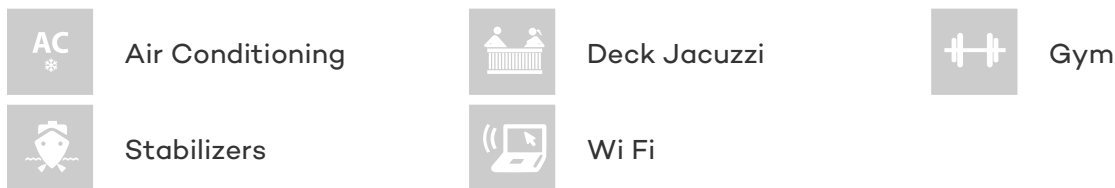

LATITUDE YACHT CHARTER

Superyacht LATITUDE was built in 2009 by Timmerman Yachts. She is a 46.5m / 153ft tm47 motor yacht with exterior design by Vripack and interior styling by Bannenberg & Rowell. LATITUDE offers accommodation for up to 12 guests in 6 cabins with additional room for her crew of 7. She features a variety of amenities to ensure comfortable charter vacations, including Air Conditioning, WiFi connection on board, Deck Jacuzzi, Gym/exercise equipment, Air Conditioning, Stabilisers underway, Stabilisers underway, Jacuzzi (on deck), Gym, Stabilizers at Anchor and At anchor Stabilizers. She also carries an impressive collection of toys as listed below.

LATITUDE AMENITIES & TOYS

For a full up-to-date list of leisure facilities or amenities onboard Motor Yacht Latitude please contact your Yacht Charter Broker prior to booking your vacation. If there is a particular water toy that you would like, but it is not listed, then it may be possible to rent this equipment for you.

MORE TENDERS, TOYS & YACHT AMMENITIES INFO:

[CLICK HERE](#)

CHARTER LATITUDE

If you are interested in chartering LATITUDE please contact your yacht charter broker for more information about booking a luxury charter vacation on board this Timmerman Yachts superyacht .