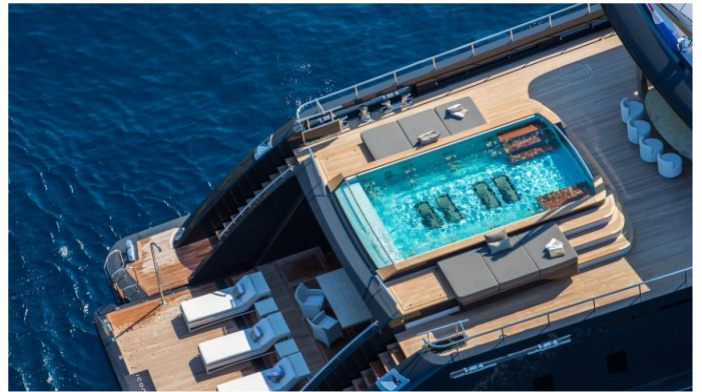

MORE PHOTOS, VIDEO OR INTERACTIVE DECK PLANS:

[CLICK HERE](#)

This document is not contractual. The yacht charters and their particulars displayed in the results above are displayed in good faith and whilst believed to be correct are not guaranteed. YachtCharterFleet.com does not warrant or assume any legal liability or responsibility for the accuracy, completeness, or usefulness of any information and/or images displayed. All information is subject to change without notice and is without warranty. Your preferred charter broker should provide you with yacht specifications, brochure and rates for your chosen dates during your charter yacht selection process. Starting prices are shown in a range of currencies for a one-week charter, unless otherwise indicated.