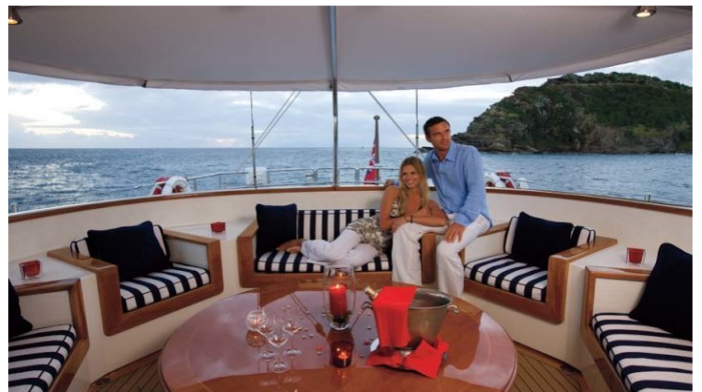

MORE PHOTOS, VIDEO OR INTERACTIVE DECK PLANS:

[CLICK HERE](#)

KHALEESI YACHT CHARTER

Superyacht KHALEESI was built in 1996 by Perini Navi. She is a 37m / 121ft custom sail yacht with exterior design by Perini Navi and interior styling by Perini Navi. KHALEESI offers accommodation for up to 7 guests in 3 cabins with additional room for her crew of 0. She features a variety of amenities to ensure comfortable charter vacations, including Air Conditioning, WiFi connection on board and Air Conditioning. She also carries an impressive collection of toys as listed below.

KHALEESI AMENITIES & TOYS

	Air Conditioning		Canoe		Inflatables
	Jet Ski		Kayaking		Seabob
	Snorkeling		Towable Toys		Video-on-demand
	Wakeboard		Water Ski		Wi Fi
	Wind Surf				

For a full up-to-date list of leisure facilities or amenities onboard Sail Yacht Khaleesi please contact your Yacht Charter Broker prior to booking your vacation. If there is a particular water toy that you would like, but it is not listed, then it may be possible to rent this equipment for you.