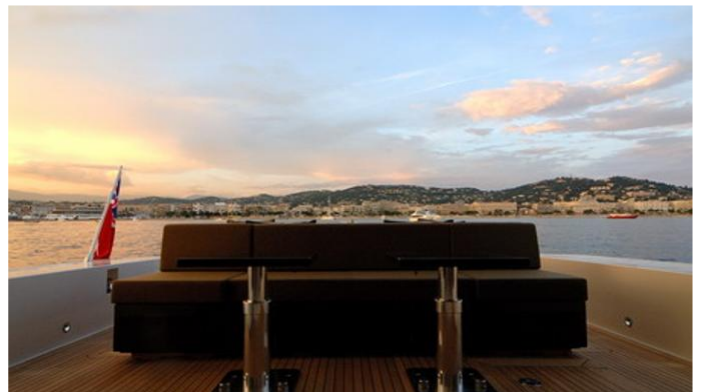

Details correct as of 13 Jun, 2021

FOR MORE INFORMATION:

[CLICK HERE](#)

or SCAN QR CODE

MORE PHOTOS, VIDEO OR INTERACTIVE DECK PLANS:

[CLICK HERE](#)

ALEON YACHT CHARTER

Superyacht ALEON was built in 2006 by Leopard. She is a 31.02m / 102ft Leopard 31 motor yacht with exterior design by Andrea Bacigalupo. ALEON offers accommodation for up to 8 guests in 4 cabins with additional room for her crew of 4. She features a variety of amenities to ensure comfortable charter vacations, including Air Conditioning and WiFi connection on board. She also carries an impressive collection of toys as listed below.

ALEON AMENITIES & TOYS

	Air Conditioning		Jet Ski		Paddleboard
	Satcom		Snorkeling		Towable Toys
	Video-on-demand		Wakeboard		Water Ski
	Wi Fi				

For a full up-to-date list of leisure facilities or amenities onboard Motor Yacht Aleon please contact your Yacht Charter Broker prior to booking your vacation. If there is a particular water toy that you would like, but it is not listed, then it may be possible to rent this equipment for you.