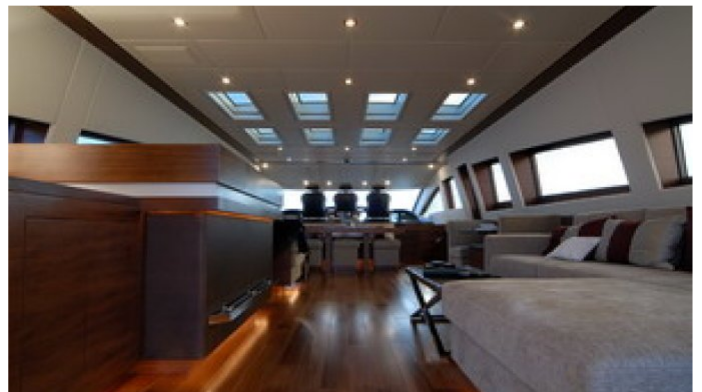

MORE PHOTOS, VIDEO OR INTERACTIVE DECK PLANS:

[CLICK HERE](#)