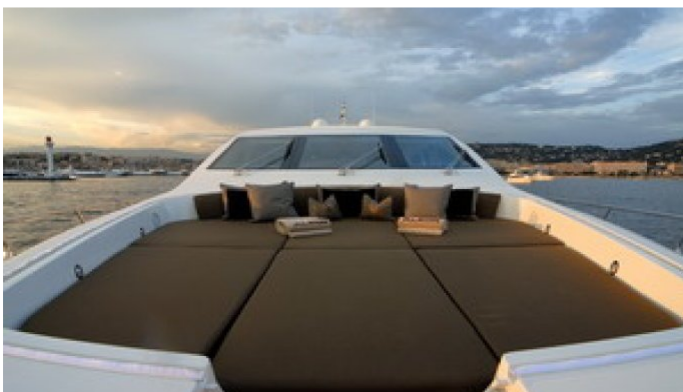

MORE PHOTOS, VIDEO OR INTERACTIVE DECK PLANS:

[CLICK HERE](#)