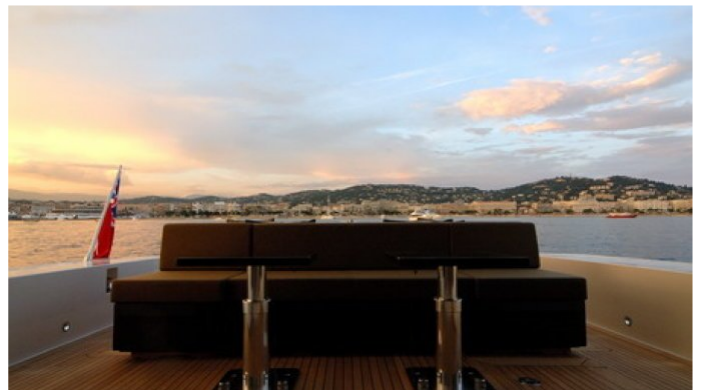

MORE PHOTOS, VIDEO OR INTERACTIVE DECK PLANS:

[CLICK HERE](#)