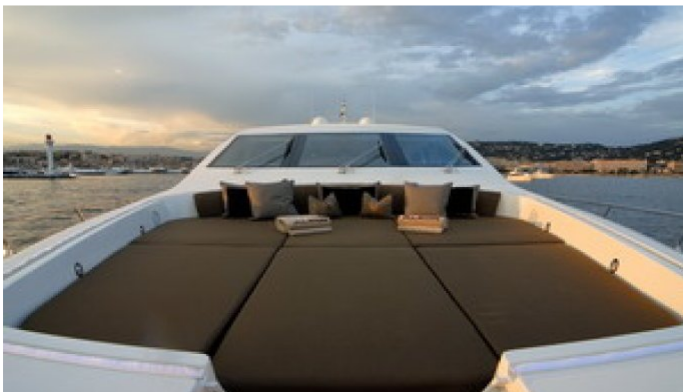

MORE PHOTOS, VIDEO OR INTERACTIVE DECK PLANS:

[CLICK HERE](#)