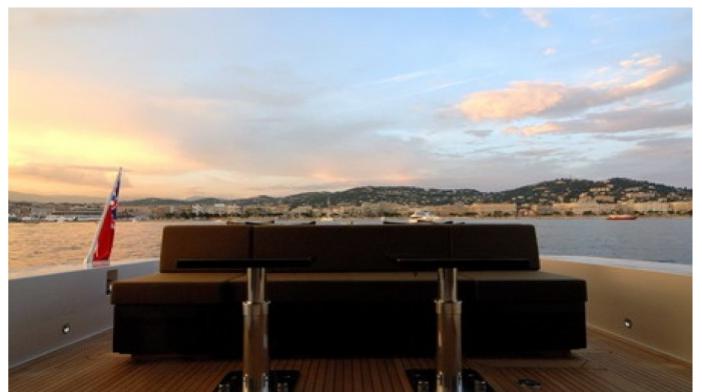

MORE PHOTOS, VIDEO OR INTERACTIVE DECK PLANS:

[CLICK HERE](#)