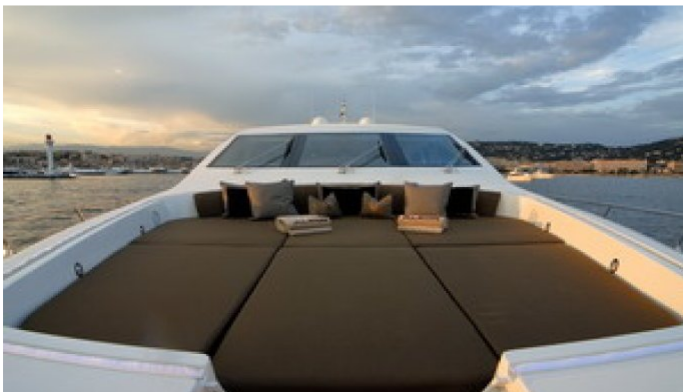

ALEON

Yacht Charter Details for 'Aleon', the 31.02m Superyacht built by Leopard

SPECIFICATIONS

LENGTH
31.02m / 102ft

BEAM **DRAFT**
7m / 23ft 1.6m / 5ft

YEAR
2006

CRUISING SPEED
35 Knots

ACCOMMODATION

 [CLICK HERE](#)

ALEON YACHT CHARTER

Superyacht ALEON was built in 2006 by Leopard. She is a 31.02m / 102ft leopard 31 motor yacht with exterior design by Andrea Bacigalupo and interior styling by . ALEON offers accommodation for up to 8 guests in 4 cabins with additional room for her crew of 4. She features a variety of amenities to ensure comfortable charter vacations, including Air Conditioning and WiFi connection on board. She also carries an impressive collection of toys as listed below.

ALEON AMENITIES & TOYS

 AC	Air Conditioning	 Jet Ski	 Paddleboard
 Satcom	Satcom	 Snorkeling	 Towable Toys
 Video-on-demand	Video-on-demand	 Wakeboard	 Water Ski
 Wi Fi	Wi Fi		

For a full up-to-date list of leisure facilities or amenities onboard Motor Yacht Aleon please contact your Yacht Charter Broker prior to booking your vacation. If there is a particular water toy that you would like, but it is not listed, then it may be possible to rent this equipment for you.