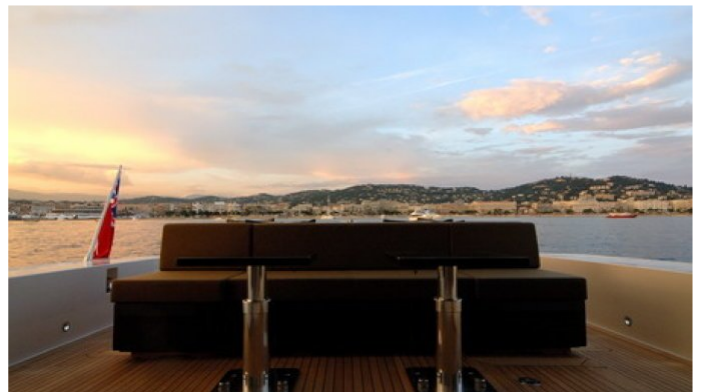

MORE PHOTOS, VIDEO OR INTERACTIVE DECK PLANS:

[CLICK HERE](#)