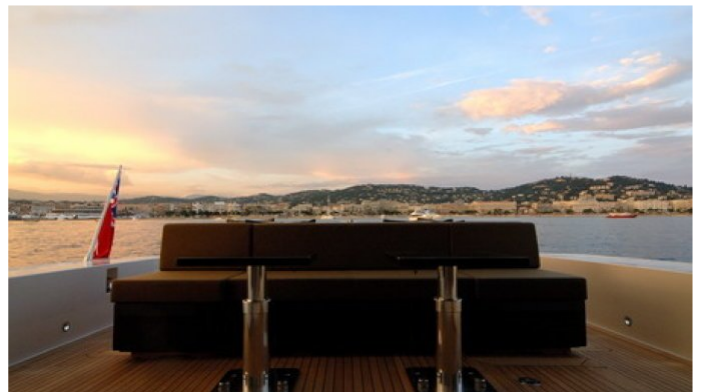

 [CLICK HERE](#)

ALEON YACHT CHARTER

Superyacht ALEON was built in 2006 by Leopard. She is a 31.02m / 102ft leopard 31 motor yacht with exterior design by Andrea Bacigalupo and interior styling by . ALEON offers accommodation for up to 8 guests in 4 cabins with additional room for her crew of 4. She features a variety of amenities to ensure comfortable charter vacations, including Air Conditioning and WiFi connection on board. She also carries an impressive collection of toys as listed below.

ALEON AMENITIES & TOYS

 AC	Air Conditioning	 Jet Ski	 Paddleboard
 Satcom	Satcom	 Snorkeling	 Towable Toys
 Video-on-demand	Video-on-demand	 Wakeboard	 Water Ski
 Wi Fi	Wi Fi		

For a full up-to-date list of leisure facilities or amenities onboard Motor Yacht Aleon please contact your Yacht Charter Broker prior to booking your vacation. If there is a particular water toy that you would like, but it is not listed, then it may be possible to rent this equipment for you.