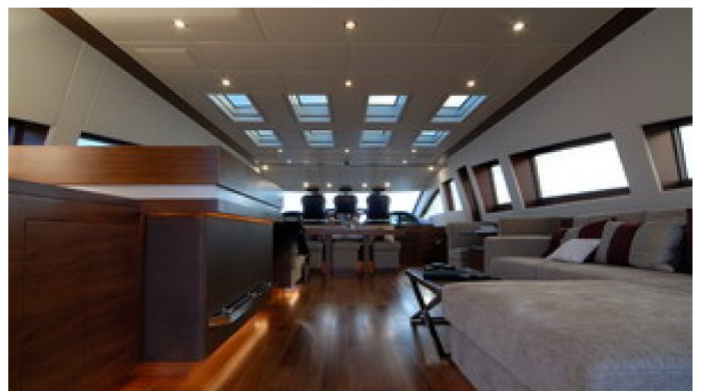

MORE PHOTOS, VIDEO OR INTERACTIVE DECK PLANS:

[CLICK HERE](#)