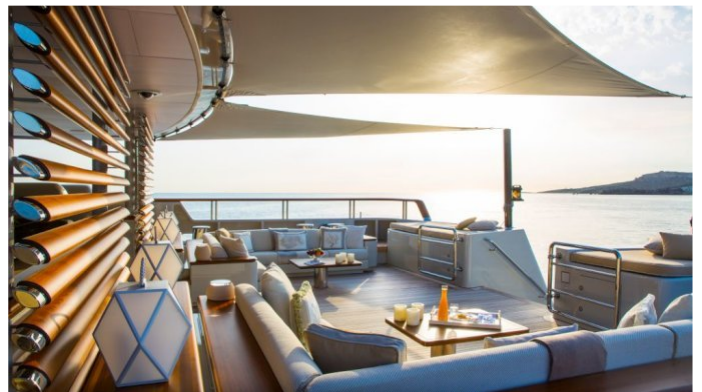

MORE PHOTOS, VIDEO OR INTERACTIVE DECK PLANS:

[CLICK HERE](#)

This document is not contractual. The yacht charters and their particulars displayed in the results above are displayed in good faith and whilst believed to be correct are not guaranteed. YachtCharterFleet.com does not warrant or assume any legal liability or responsibility for the accuracy, completeness, or usefulness of any information and/or images displayed. All information is subject to change without notice and is without warranty. Your preferred charter broker should provide you with yacht specifications, brochure and rates for your chosen dates during your charter yacht selection process. Starting prices are shown in a range of currencies for a one-week charter, unless otherwise indicated.