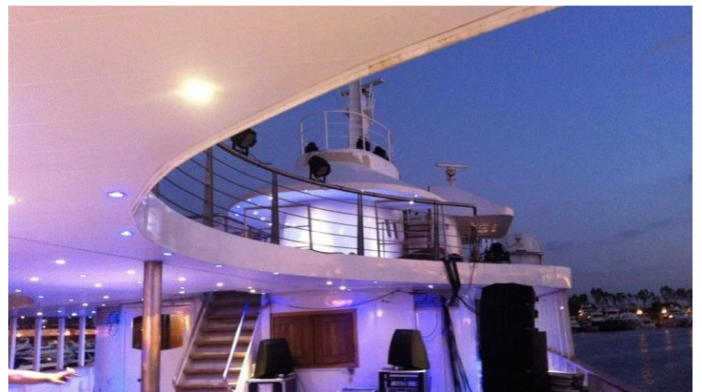

BLUE DAWN

Yacht Charter Details for 'Blue Dawn', the 62.05m Superyacht built by J.J. Sietas

SPECIFICATIONS

LENGTH

62.05m / 204ft

BEAM

9.56m / 31ft

DRAFT

MORE PHOTOS, VIDEO OR INTERACTIVE DECK PLANS:

[CLICK HERE](#)

BLUE DAWN YACHT CHARTER

Superyacht BLUE DAWN was built in 1959 by J.J. Sietas. She is a 62.05m / 204ft conversion motor yacht with exterior design by and interior styling by . BLUE DAWN offers accommodation for up to 10 guests in cabins with additional room for her crew of 11. She features a variety of amenities to ensure comfortable charter vacations, including . She also carries an impressive collection of toys as listed below.

BLUE DAWN AMENITIES & TOYS

For a full up-to-date list of leisure facilities or amenities onboard Motor Yacht Blue Dawn please contact your Yacht Charter Broker prior to booking your vacation. If there is a particular water toy that you would like, but it is not listed, then it may be possible to rent this equipment for you.