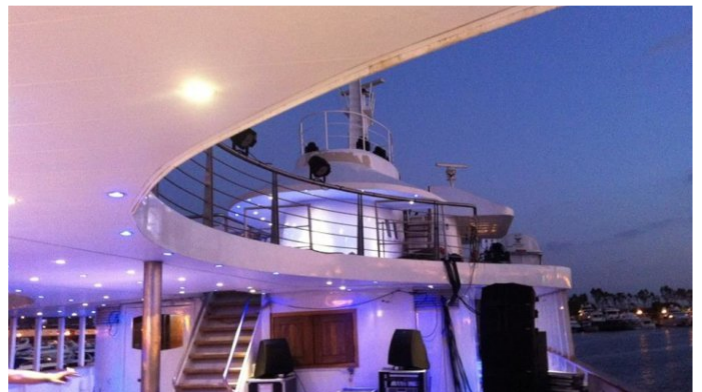

BLUE DAWN

Yacht Charter Details for 'Blue Dawn', the 62.05m Superyacht built by J.J. Sietas

SPECIFICATIONS

LENGTH

62.05m / 204ft

BEAM

9.50m / 31ft

DRAFT

Details correct as of 23 Oct, 2020

FOR MORE INFORMATION:

[CLICK HERE](#)

or **SCAN QR CODE**

MORE PHOTOS, VIDEO OR INTERACTIVE DECK PLANS:

[CLICK HERE](#)

BLUE DAWN YACHT CHARTER

Superyacht BLUE DAWN was built in 1959 by J.J. Sietas. She is a 62.05m / 204ft Conversion motor yacht with exterior design by . BLUE DAWN offers accommodation for up to 10 guests in cabins with additional room for her crew of 11. She features a variety of amenities to ensure comfortable charter vacations, including . She also carries an impressive collection of toys as listed below.

BLUE DAWN AMENITIES & TOYS

For a full up-to-date list of leisure facilities or amenities onboard Motor Yacht Blue Dawn please contact your Yacht Charter Broker prior to booking your vacation. If there is a particular water toy that you would like, but it is not listed, then it may be possible to rent this equipment for you.