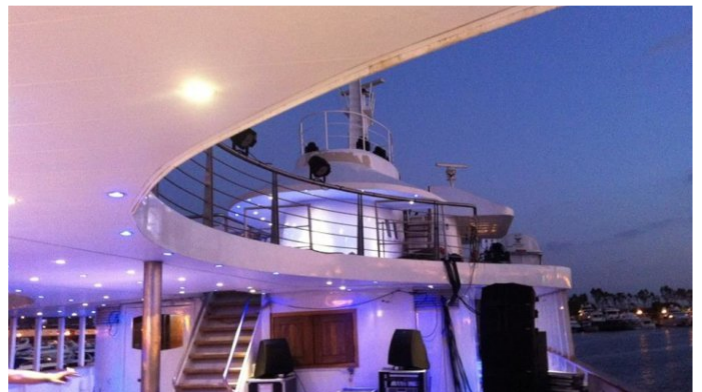

BLUE DAWN

Yacht Charter Details for 'Blue Dawn', the 62.05m Superyacht built by J.J. Sietas

SPECIFICATIONS

LENGTH

62.05m / 204ft

BEAM

9.56m / 31ft

DRAFT

[CLICK HERE](#)

BLUE DAWN YACHT CHARTER

Superyacht BLUE DAWN was built in 1959 by J.J. Sietas. She is a 62.05m / 204ft conversion motor yacht with exterior design by and interior styling by . BLUE DAWN offers accommodation for up to 10 guests in cabins with additional room for her crew of 11. She features a variety of amenities to ensure comfortable charter vacations, including . She also carries an impressive collection of toys as listed below.

BLUE DAWN AMENITIES & TOYS

For a full up-to-date list of leisure facilities or amenities onboard Motor Yacht Blue Dawn please contact your Yacht Charter Broker prior to booking your vacation. If there is a particular water toy that you would like, but it is not listed, then it may be possible to rent this equipment for you.