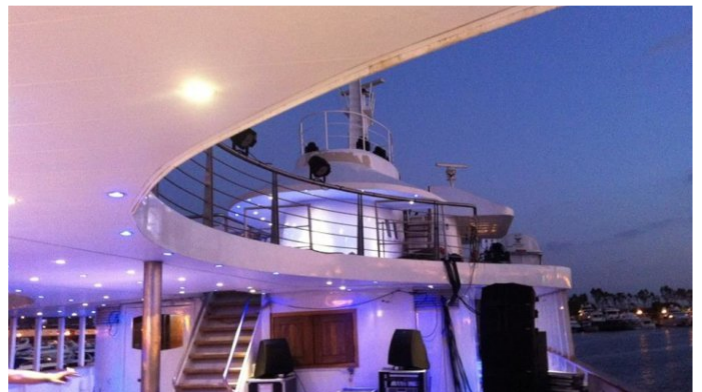

MORE PHOTOS, VIDEO OR INTERACTIVE DECK PLANS:

[CLICK HERE](#)

This document is not contractual. The yacht charters and their particulars displayed in the results above are displayed in good faith and whilst believed to be correct are not guaranteed. YachtCharterFleet.com does not warrant or assume any legal liability or responsibility for the accuracy, completeness, or usefulness of any information and/or images displayed. All information is subject to change without notice and is without warranty. Your preferred charter broker should provide you with yacht specifications, brochure and rates for your chosen dates during your charter yacht selection process. Starting prices are shown in a range of currencies for a one-week charter, unless otherwise indicated.