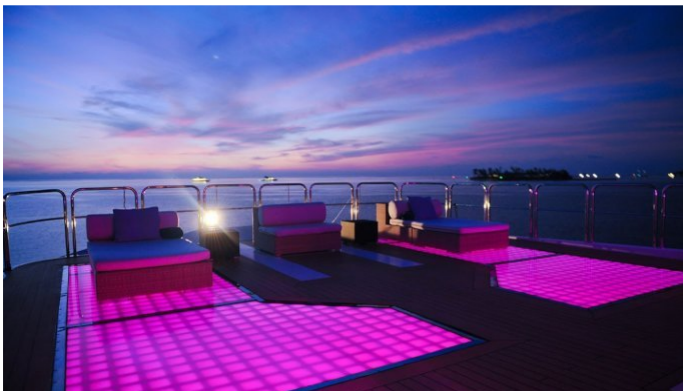

MORE PHOTOS, VIDEO OR INTERACTIVE DECK PLANS:

[CLICK HERE](#)

This document is not contractual. The yacht charters and their particulars displayed in the results above are displayed in good faith and whilst believed to be correct are not guaranteed. YachtCharterFleet.com does not warrant or assume any legal liability or responsibility for the accuracy, completeness, or usefulness of any information and/or images displayed. All information is subject to change without notice and is without warranty. Your preferred charter broker should provide you with yacht specifications, brochure and rates for your chosen dates during your charter yacht selection process. Starting prices are shown in a range of currencies for a one-week charter, unless otherwise indicated.