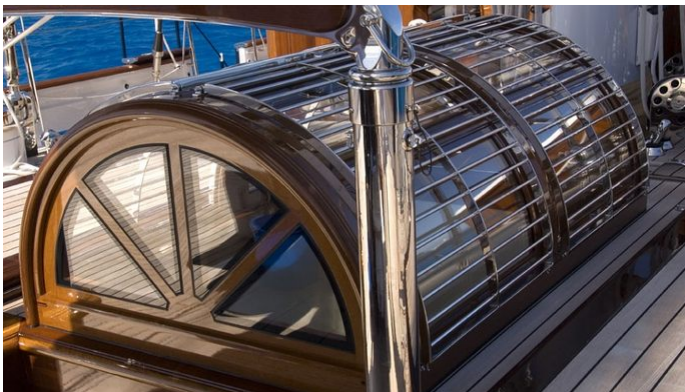

METEOR

Yacht Charter Details for 'Meteor', the 51.59m Superyacht built by Royal Huisman

SPECIFICATIONS

LENGTH

51.59m / 169'3

BEAM

9.24m / 30'4

DRAFT

Details correct as of 2 Dec, 2024

FOR MORE INFORMATION:

[CLICK HERE](#)

or SCAN QR CODE

MORE PHOTOS, VIDEO OR INTERACTIVE DECK PLANS:

[CLICK HERE](#)

METEOR YACHT CHARTER

Superyacht METEOR was built in 2007 by Royal Huisman. She is a 51.59m / 169'3 Royal Huisman 45m Long Range Cruiser sail yacht with exterior design by , John G. Alden & John Munford and interior styling by , John Munford & Pauline Nunns . Meteor offers accommodation for up to 6 guests in 3 cabins with additional room for her crew of 12. She features a variety of amenities to ensure comfortable charter vacations, including, Air Conditioning & WiFi connection on board. She also carries an impressive collection of toys as listed below.

METEOR AMENITIES & TOYS

Wi-Fi

Air Conditioning

For a full up-to-date list of leisure facilities or amenities onboard Sail Yacht Meteor please contact your Yacht Charter Broker prior to booking your vacation. If there is a particular water toy that you would like, but it is not listed, then it may be possible to rent this equipment for you.