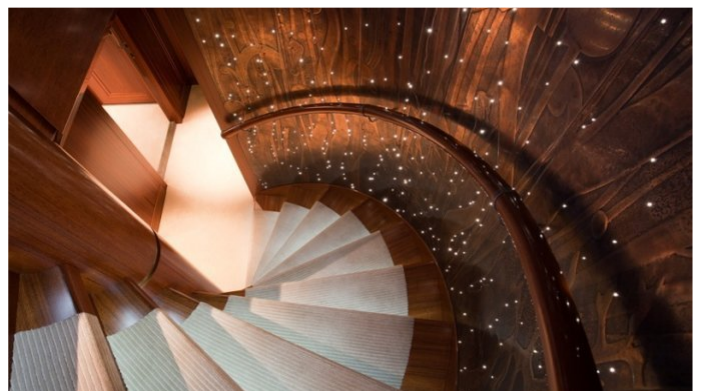

MORE PHOTOS, VIDEO OR INTERACTIVE DECK PLANS: