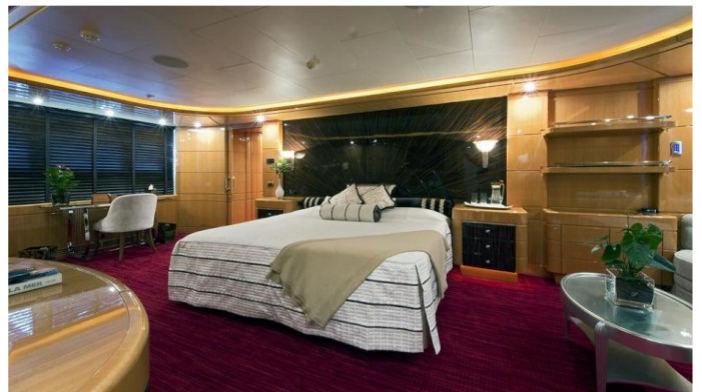

MORE PHOTOS, VIDEO OR INTERACTIVE DECK PLANS:

[CLICK HERE](#)