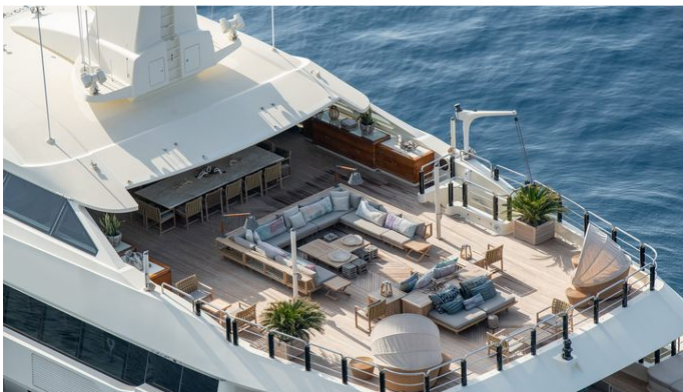

or SCAN QR CODE

MORE PHOTOS, VIDEO OR INTERACTIVE DECK PLANS:

[CLICK HERE](#)

ARBEMA YACHT CHARTER

Superyacht ARBEMA was built in 2010 by CRN. She is a 72m / 236'3 Custom motor yacht with exterior design by Nuvolari Lenard and interior styling by Nuvolari Lenard . Arbema offers accommodation for up to 12 guests in 8 cabins with additional room for her crew of 24. She features a variety of amenities to ensure comfortable charter vacations, including, At Anchor Stabilizers, GYM, Jacuzzi (on deck), Beach Club, Tender Garage, Swimming Platform, Air Conditioning, Balcony, Helipad, Bow Thruster, Outdoor Shower, Stabilisers underway, Sun Deck & Sunpads. She also carries an impressive collection of toys as listed below.

Outdoor Shower

At-Anchor Stabilizers

Gym

Beach Club

Air Conditioning

For a full up-to-date list of leisure facilities or amenities onboard Motor Yacht Arbema please contact your Yacht Charter Broker prior to booking your vacation. If there is a particular water toy that you would like, but it is not listed, then it may be possible to rent this equipment for you.