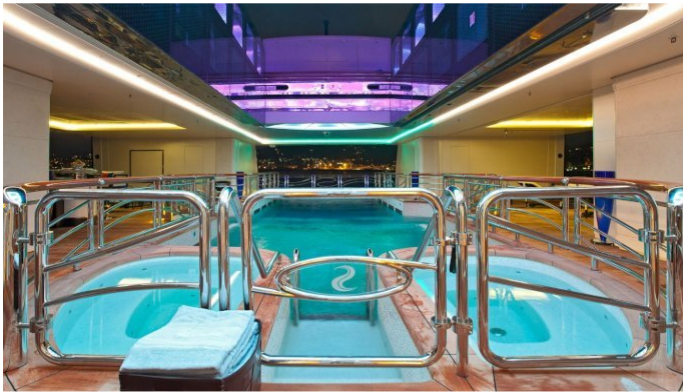

MORE PHOTOS, VIDEO OR INTERACTIVE DECK PLANS:

[CLICK HERE](#)

This document is not contractual. The yacht charters and their particulars displayed in the results above are displayed in good faith and whilst believed to be correct are not guaranteed. YachtCharterFleet.com does not warrant or assume any legal liability or responsibility for the accuracy, completeness, or usefulness of any information and/or images displayed. All information is subject to change without notice and is without warranty. Your preferred charter broker should provide you with yacht specifications, brochure and rates for your chosen dates during your charter yacht selection process. Starting prices are shown in a range of currencies for a one-week charter, unless otherwise indicated.