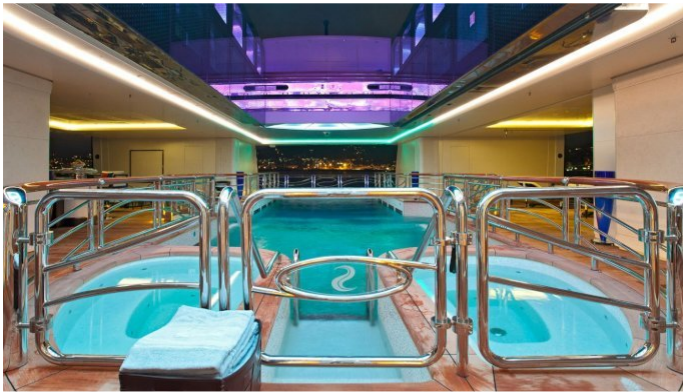

[CLICK HERE](#)

SERENE YACHT CHARTER

Superyacht SERENE was built in 2011 by Fincantieri. She is a 133.9m / 439ft custom motor yacht with exterior design by Espen Oeino and interior styling by Reymond Langton Design. SERENE offers accommodation for up to 24 guests in 15 cabins with additional room for her crew of 52. She features a variety of amenities to ensure comfortable charter vacations, including Gym, Jacuzzi (on deck), Lift (Elevator), WiFi connection on board, Deck Jacuzzi, Gym/exercise equipment, Stabilisers underway, Wheelchair Friendly, Air Conditioning, Stabilizers at Anchor, At anchor Stabilizers and Helicopter Landing Pad. She also carries an impressive collection of toys as listed below.

SERENE AMENITIES & TOYS

	Accessible		Air Conditioning		BBQ
	Beach Club		Beauty Room		Childrens Playroom
	Conference Room		Dance Floor		Deck Jacuzzi
	Diving		Elevator		Games Consoles
	Gym		Helipad		Inflatables
	Kayaking		Movie Theatre		Satcom
	Satellite TV		Sauna		Spa
	Stabilizers		Steam Room		Submarine
	Swimming Pool		Video-on-demand		Wakeboard
	Water Ski		WiFi		