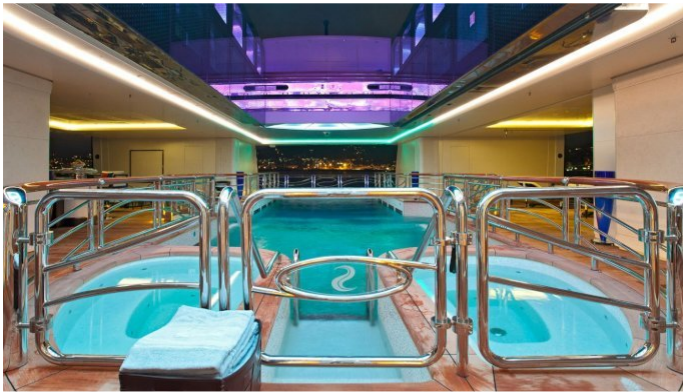

MORE PHOTOS, VIDEO OR INTERACTIVE DECK PLANS:

[CLICK HERE](#)