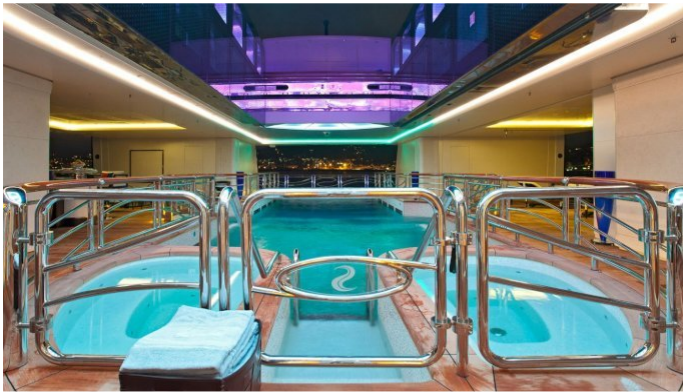

or SCAN QR CODE

MORE PHOTOS, VIDEO OR INTERACTIVE DECK PLANS:

[CLICK HERE](#)

SERENE YACHT CHARTER

Superyacht SERENE was built in 2011 by Fincantieri. She is a 133.9m / 439ft custom motor yacht with exterior design by Espen Oeino and interior styling by Reymond Langton Design. SERENE offers accommodation for up to 24 guests in 15 cabins with additional room for her crew of 52. She features a variety of amenities to ensure comfortable charter vacations, including Gym, Jacuzzi (on deck), Lift (Elevator), WiFi connection on board, Deck Jacuzzi, Gym/exercise equipment, Stabilisers underway, Wheelchair Friendly, Air Conditioning, Air Conditioning, Stabilizers at Anchor, At anchor Stabilizers and Helicopter Landing Pad. She also carries an impressive collection of toys as listed below.

SERENE AMENITIES & TOYS

	Accessible		Air Conditioning		BBQ
	Beach Club		Beauty Room		Childrens Playroom
	Conference Room		Dance Floor		Deck Jacuzzi
	Diving		Elevator		Games Consoles
	Gym		Helipad		Inflatables
	Kayaking		Movie Theatre		Satcom
	Satellite TV		Sauna		Spa
	Stabilizers		Steam Room		Submarine
	Swimming Pool		Video-on-demand		Wakeboard
	Water Ski		Wi Fi		