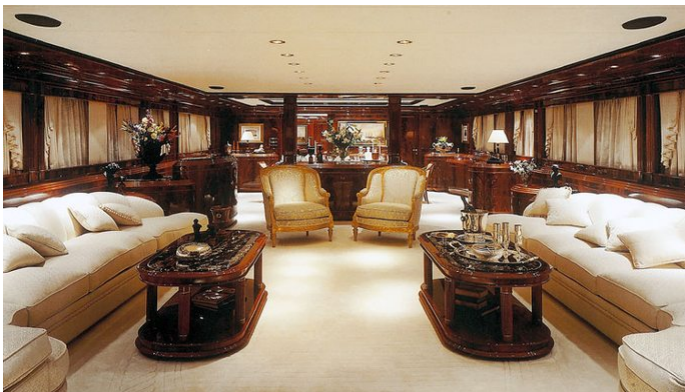

[CLICK HERE](#) 

or SCAN QR CODE

MORE PHOTOS, VIDEO OR INTERACTIVE DECK PLANS:

[CLICK HERE](#)

JAAN YACHT CHARTER

Superyacht JAAN was built in 1997 by Intermarine. She is a 42.06m / 138' Custom motor yacht with exterior design by Intermarine and interior styling by Studio Vafiadis . Jaan offers accommodation for up to 12 guests in 6 cabins with additional room for her crew of 9. She features a variety of amenities to ensure comfortable charter vacations, including, Air Conditioning, WiFi connection on board & Stabilisers underway. She also carries an impressive collection of toys as listed below.