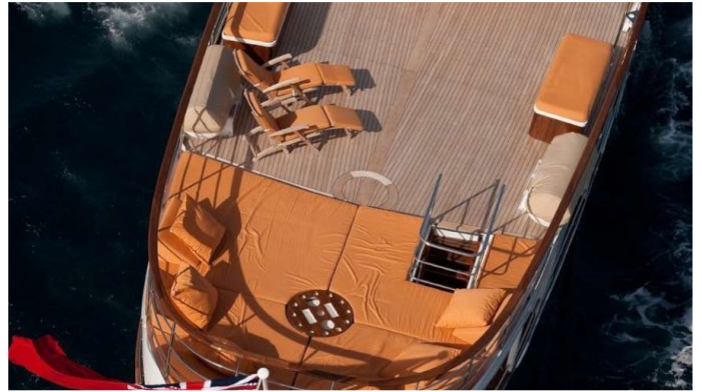

MORE PHOTOS, VIDEO OR INTERACTIVE DECK PLANS:

[CLICK HERE](#)