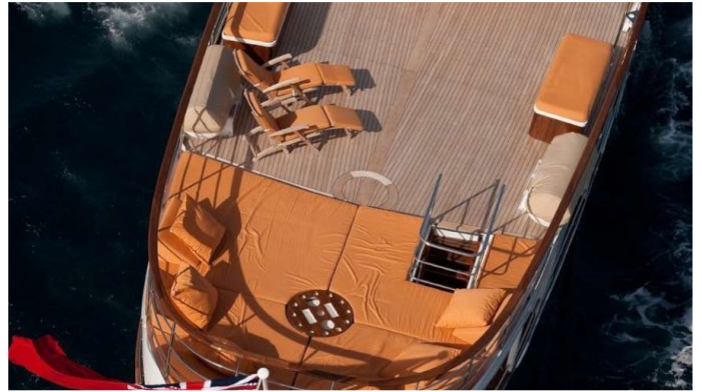

CAMARA C

Yacht Charter Details for 'Camara C', the 32m Superyacht built by Yarrow & Co

SPECIFICATIONS

LENGTH
32m / 105ft

BEAM DRAFT
6.78m / 22ft 2.7m / 9ft

YEAR REFIT
1961 2009

CRUISING SPEED
10 Knots

ACCOMMODATION

MORE PHOTOS, VIDEO OR INTERACTIVE DECK PLANS:

[CLICK HERE](#)

CAMARA C YACHT CHARTER

Superyacht CAMARA C was built in 1961 by Yarrow & Co. She is a 32m / 105ft custom motor yacht with exterior design by G.L. Watson & Co. and interior styling by . CAMARA C offers accommodation for up to 12 guests in 6 cabins with additional room for her crew of 6. She features a variety of amenities to ensure comfortable charter vacations, including Air Conditioning and Air Conditioning. She also carries an impressive collection of toys as listed below.

CAMARA C AMENITIES & TOYS

 AC	Air Conditioning	 Ipod Docking	 Kneeboard
 Satellite TV	Satellite TV	 Snorkeling	 Towable Toys
 Wakeboard	Wakeboard	 Water Ski	 Wi Fi

For a full up-to-date list of leisure facilities or amenities onboard Motor Yacht Camara C please contact your Yacht Charter Broker prior to booking your vacation. If there is a particular water toy that you would like, but it is not listed, then it may be possible to rent this equipment for you.