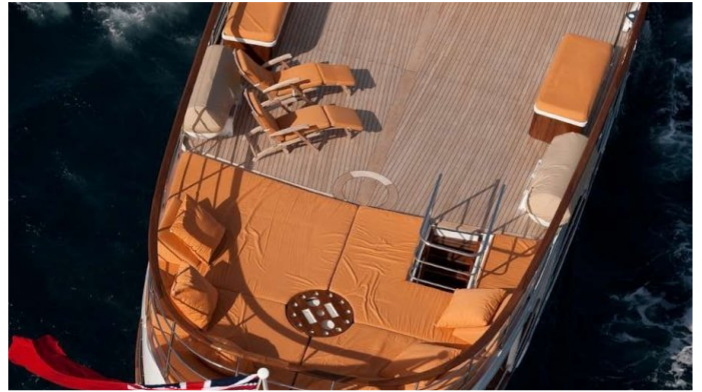

CAMARA C

Yacht Charter Details for 'Camara C', the 32m Superyacht built by Yarrow & Co

SPECIFICATIONS

LENGTH
32m / 105ft

BEAM DRAFT
6.78m / 22ft 2.7m / 9ft

YEAR REFIT
1961 2009

CRUISING SPEED
10 Knots

ACCOMMODATION

MORE PHOTOS, VIDEO OR INTERACTIVE DECK PLANS:

[CLICK HERE](#)

CAMARA C YACHT CHARTER

Superyacht CAMARA C was built in 1961 by Yarrow & Co. She is a 32m / 105ft custom motor yacht with exterior design by G.L. Watson & Co. and interior styling by . CAMARA C offers accommodation for up to 12 guests in 6 cabins with additional room for her crew of 6. She features a variety of amenities to ensure comfortable charter vacations, including Air Conditioning. She also carries an impressive collection of toys as listed below.

CAMARA C AMENITIES & TOYS

	Air Conditioning		Ipod Docking		Kneeboard
	Satellite TV		Snorkeling		Towable Toys
	Wakeboard		Water Ski		Wi Fi

For a full up-to-date list of leisure facilities or amenities onboard Motor Yacht Camara C please contact your Yacht Charter Broker prior to booking your vacation. If there is a particular water toy that you would like, but it is not listed, then it may be possible to rent this equipment for you.