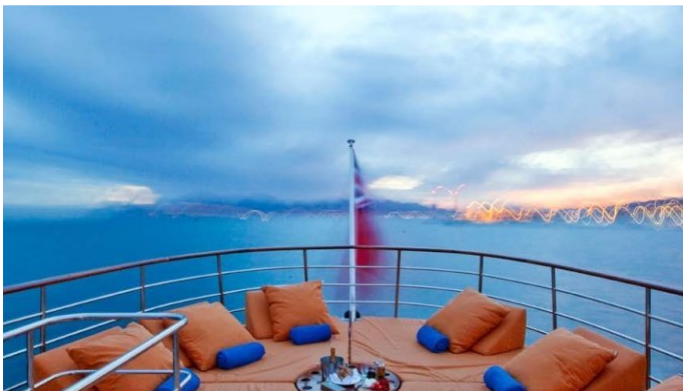

MORE PHOTOS, VIDEO OR INTERACTIVE DECK PLANS:

[CLICK HERE](#)