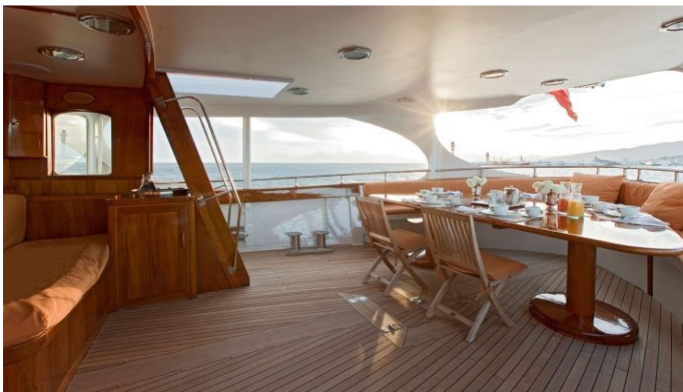

MORE PHOTOS, VIDEO OR INTERACTIVE DECK PLANS:

[CLICK HERE](#)