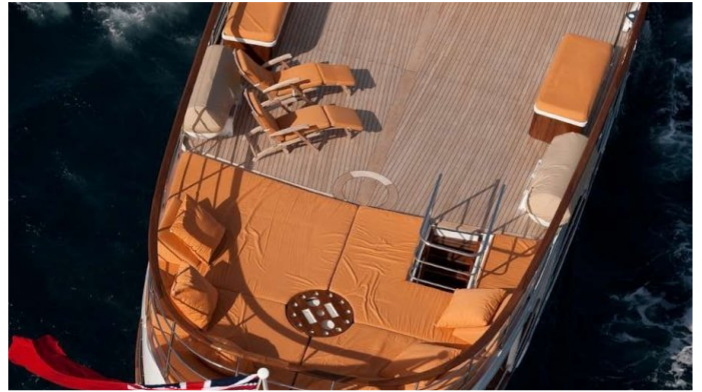

CAMARA C

Yacht Charter Details for 'Camara C', the 32m Superyacht built by Yarrow & Co

SPECIFICATIONS

LENGTH
32m / 105ft

BEAM DRAFT
6.78m / 22ft 2.7m / 9ft

YEAR REFIT
1961 2009

CRUISING SPEED
10 Knots

ACCOMMODATION

MORE PHOTOS, VIDEO OR INTERACTIVE DECK PLANS:

[CLICK HERE](#)

CAMARA C YACHT CHARTER

Superyacht CAMARA C was built in 1961 by Yarrow & Co. She is a 32m / 105ft custom motor yacht with exterior design by G.L. Watson & Co. and interior styling by . CAMARA C offers accommodation for up to 12 guests in 6 cabins with additional room for her crew of 6. She features a variety of amenities to ensure comfortable charter vacations, including Air Conditioning and Air Conditioning. She also carries an impressive collection of toys as listed below.

CAMARA C AMENITIES & TOYS

	Air Conditioning		Ipod Docking		Kneeboard
	Satellite TV		Snorkeling		Towable Toys
	Wakeboard		Water Ski		Wi Fi

For a full up-to-date list of leisure facilities or amenities onboard Motor Yacht Camara C please contact your Yacht Charter Broker prior to booking your vacation. If there is a particular water toy that you would like, but it is not listed, then it may be possible to rent this equipment for you.