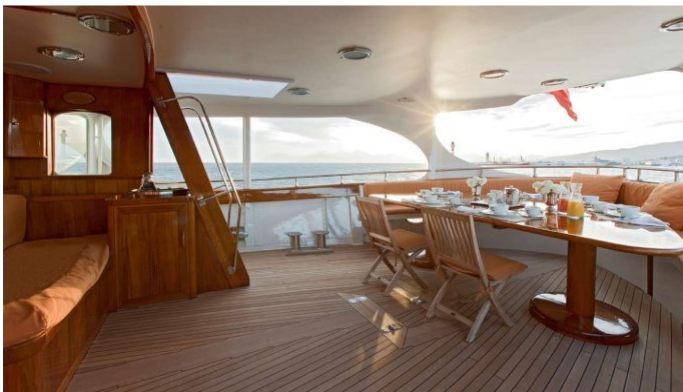

MORE PHOTOS, VIDEO OR INTERACTIVE DECK PLANS:

[CLICK HERE](#)

CAMARA C YACHT CHARTER

Superyacht CAMARA C was built in 1961 by Yarrow & Co. She is a 32m / 105ft custom motor yacht with exterior design by G.L. Watson & Co. and interior styling by . CAMARA C offers accommodation for up to 12 guests in 6 cabins with additional room for her crew of 6. She features a variety of amenities to ensure comfortable charter vacations, including Air Conditioning. She also carries an impressive collection of toys as listed below.

CAMARA C AMENITIES & TOYS

	Air Conditioning		Ipod Docking		Kneeboard
	Satellite TV		Snorkeling		Towable Toys
	Wakeboard		Water Ski		Wi Fi

For a full up-to-date list of leisure facilities or amenities onboard Motor Yacht Camara C please contact your Yacht Charter Broker prior to booking your vacation. If there is a particular water toy that you would like, but it is not listed, then it may be possible to rent this equipment for you.