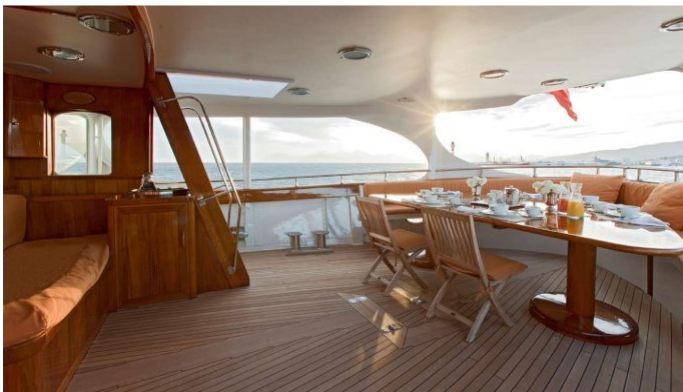

MORE PHOTOS, VIDEO OR INTERACTIVE DECK PLANS:

[CLICK HERE](#)

CAMARA C YACHT CHARTER

Superyacht CAMARA C was built in 1961 by Yarrow & Co. She is a 32m / 105ft custom motor yacht with exterior design by G.L. Watson & Co. and interior styling by . CAMARA C offers accommodation for up to 12 guests in 6 cabins with additional room for her crew of 6. She features a variety of amenities to ensure comfortable charter vacations, including Air Conditioning and Air Conditioning. She also carries an impressive collection of toys as listed below.

CAMARA C AMENITIES & TOYS

	Air Conditioning		Ipod Docking		Kneeboard
	Satellite TV		Snorkeling		Towable Toys
	Wakeboard		Water Ski		Wi Fi

For a full up-to-date list of leisure facilities or amenities onboard Motor Yacht Camara C please contact your Yacht Charter Broker prior to booking your vacation. If there is a particular water toy that you would like, but it is not listed, then it may be possible to rent this equipment for you.