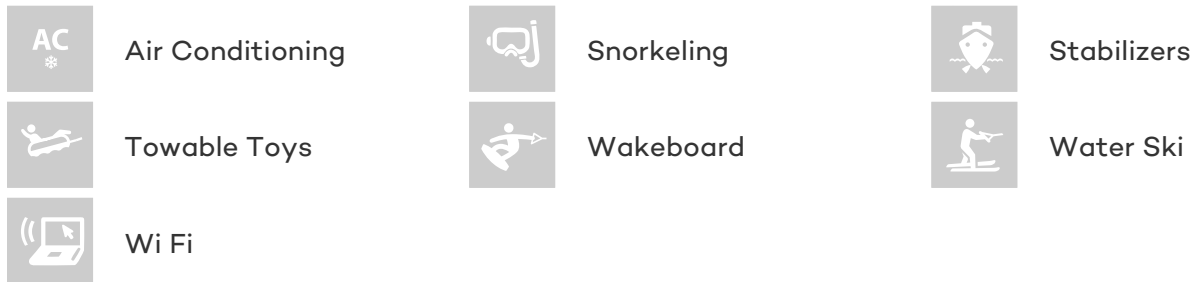

GOLDEN HORN YACHT CHARTER

Superyacht GOLDEN HORN was built in 2007 by R.B.Dereli Yachts. She is a 41.4m / 136ft custom motor yacht with exterior design by Fry Associates Inc. - Fryco and interior styling by Eva Cadio & Co. GOLDEN HORN offers accommodation for up to 10 guests in 5 cabins with additional room for her crew of 7. She features a variety of amenities to ensure comfortable charter vacations, including Air Conditioning, WiFi connection on board, Air Conditioning, Stabilisers underway, Stabilisers underway, Stabilizers at Anchor and At anchor Stabilizers. She also carries an impressive collection of toys as listed below.

GOLDEN HORN AMENITIES & TOYS

For a full up-to-date list of leisure facilities or amenities onboard Motor Yacht Golden Horn please contact your Yacht Charter Broker prior to booking your vacation. If there is a particular water toy that you would like, but it is not listed, then it may be possible to rent this equipment for you.

MORE TENDERS, TOYS & YACHT AMMENITIES INFO:

[CLICK HERE](#)

CHARTER GOLDEN HORN

If you are interested in chartering GOLDEN HORN please contact your yacht charter broker for more information about booking a luxury charter vacation on board this R.B.Dereli Yachts superyacht .