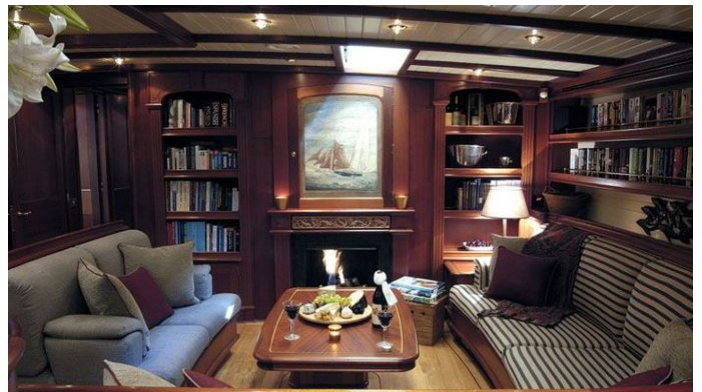

MORE PHOTOS, VIDEO OR INTERACTIVE DECK PLANS: