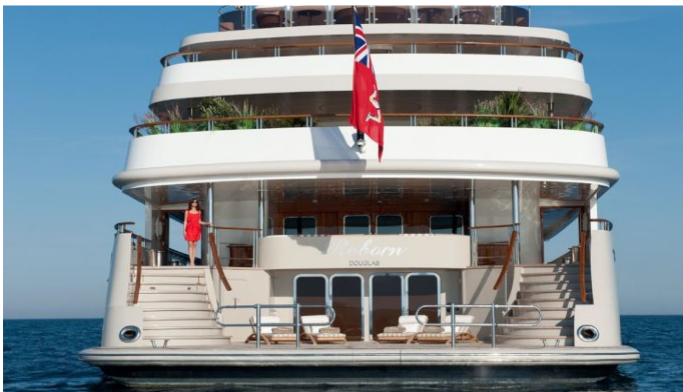

MORE PHOTOS, VIDEO OR INTERACTIVE DECK PLANS:

[CLICK HERE](#)

This document is not contractual. The yacht charters and their particulars displayed in the results above are displayed in good faith and whilst believed to be correct are not guaranteed. YachtCharterFleet.com does not warrant or assume any legal liability or responsibility for the accuracy, completeness, or usefulness of any information and/or images displayed. All information is subject to change without notice and is without warranty. Your preferred charter broker should provide you with yacht specifications, brochure and rates for your chosen dates during your charter yacht selection process. Starting prices are shown in a range of currencies for a one-week charter, unless otherwise indicated.