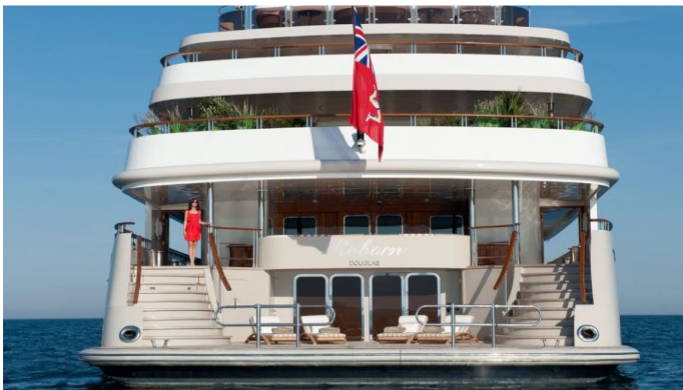

MORE PHOTOS, VIDEO OR INTERACTIVE DECK PLANS:

[CLICK HERE](#)

This document is not contractual. The yacht charters and their particulars displayed in the results above are displayed in good faith and whilst believed to be correct are not guaranteed. YachtCharterFleet.com does not warrant or assume any legal liability or responsibility for the accuracy, completeness, or usefulness of any information and/or images displayed. All information is subject to change without notice and is without warranty. Your preferred charter broker should provide you with yacht specifications, brochure and rates for your chosen dates during your charter yacht selection process. Starting prices are shown in a range of currencies for a one-week charter, unless otherwise indicated.