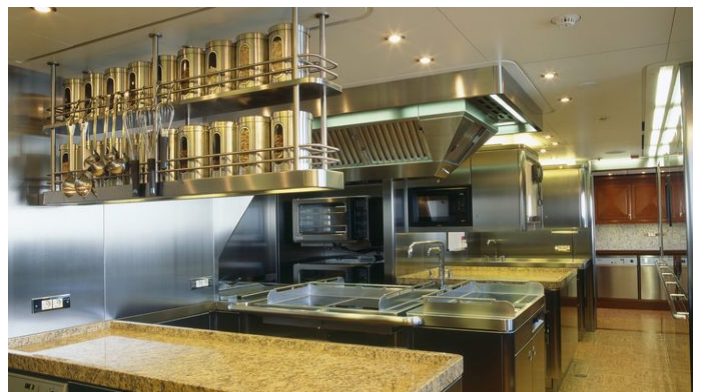

MORE PHOTOS, VIDEO OR INTERACTIVE DECK PLANS:

This document is not contractual. The yacht charters and their particulars displayed in the results above are displayed in good faith and whilst believed to be correct are not guaranteed. YachtCharterFleet.com does not warrant or assume any legal liability or responsibility for the accuracy, completeness, or usefulness of any information and/or images displayed. All information is subject to change without notice and is without warranty. Your preferred charter broker should provide you with yacht specifications, brochure and rates for your chosen dates during your charter yacht selection process. Starting prices are shown in a range of currencies for a one-week charter, unless otherwise indicated.