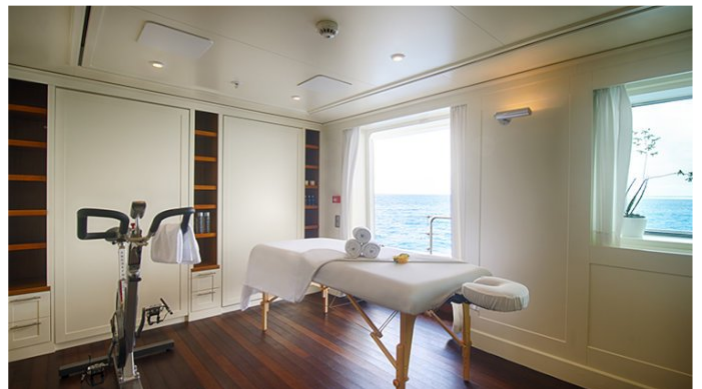

MORE PHOTOS, VIDEO OR INTERACTIVE DECK PLANS:

[CLICK HERE](#)

This document is not contractual. The yacht charters and their particulars displayed in the results above are displayed in good faith and whilst believed to be correct are not guaranteed. YachtCharterFleet.com does not warrant or assume any legal liability or responsibility for the accuracy, completeness, or usefulness of any information and/or images displayed. All information is subject to change without notice and is without warranty. Your preferred charter broker should provide you with yacht specifications, brochure and rates for your chosen dates during your charter yacht selection process. Starting prices are shown in a range of currencies for a one-week charter, unless otherwise indicated.