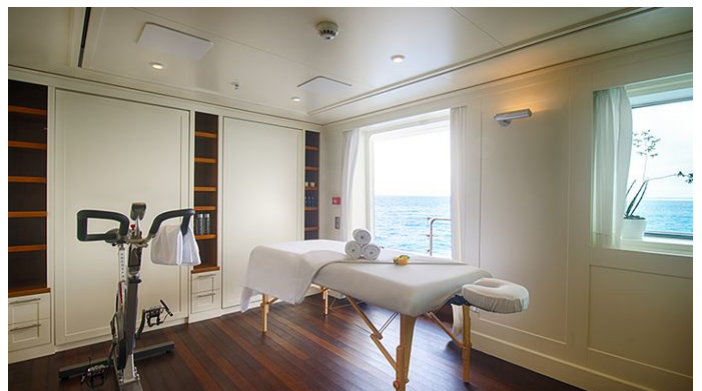

MORE PHOTOS, VIDEO OR INTERACTIVE DECK PLANS: