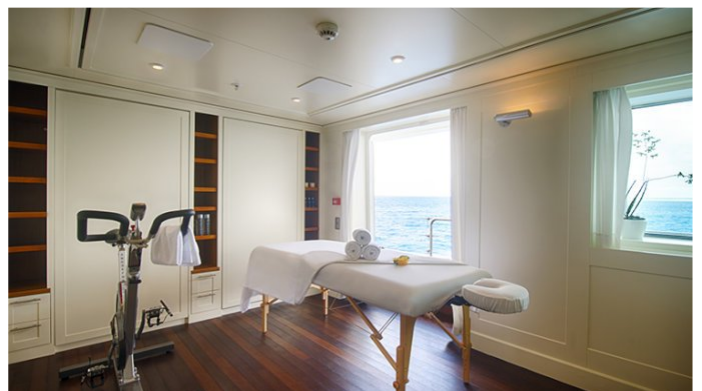

MORE PHOTOS, VIDEO OR INTERACTIVE DECK PLANS:

[CLICK HERE](#)

This document is not contractual. The yacht charters and their particulars displayed in the results above are displayed in good faith and whilst believed to be correct are not guaranteed. YachtCharterFleet.com does not warrant or assume any legal liability or responsibility for the accuracy, completeness, or usefulness of any information and/or images displayed. All information is subject to change without notice and is without warranty. Your preferred charter broker should provide you with yacht specifications, brochure and rates for your chosen dates during your charter yacht selection process. Starting prices are shown in a range of currencies for a one-week charter, unless otherwise indicated.