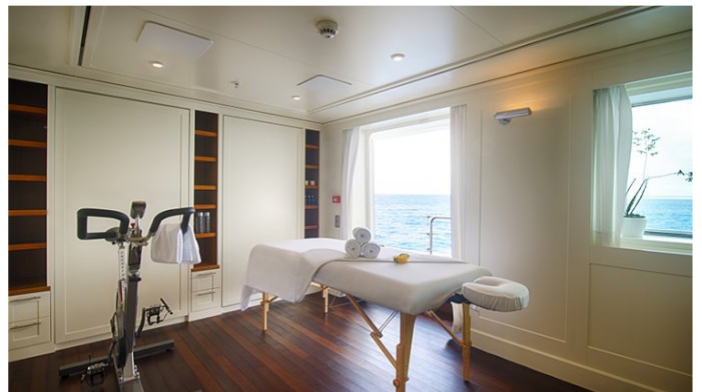

MORE PHOTOS, VIDEO OR INTERACTIVE DECK PLANS:

[CLICK HERE](#)

This document is not contractual. The yacht charters and their particulars displayed in the results above are displayed in good faith and whilst believed to be correct are not guaranteed. YachtCharterFleet.com does not warrant or assume any legal liability or responsibility for the accuracy, completeness, or usefulness of any information and/or images displayed. All information is subject to change without notice and is without warranty. Your preferred charter broker should provide you with yacht specifications, brochure and rates for your chosen dates during your charter yacht selection process. Starting prices are shown in a range of currencies for a one-week charter, unless otherwise indicated.