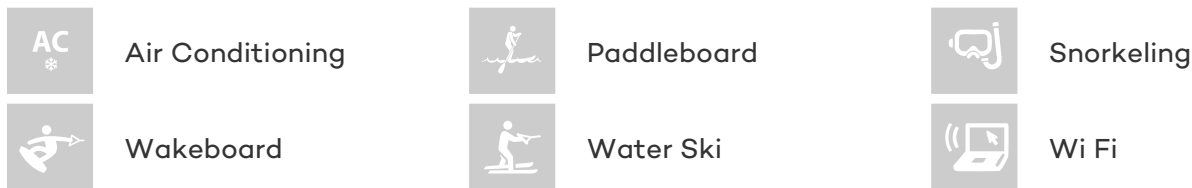

SPIIP YACHT CHARTER

Superyacht SPIIP was built in 2000 by Royal Huisman. She is a 34.17m / 112ft custom sail yacht with exterior design by German Frers and interior styling by Andrew Winch. SPIIP offers accommodation for up to 6 guests in 3 cabins with additional room for her crew of 4. She features a variety of amenities to ensure comfortable charter vacations, including Air Conditioning, Air Conditioning and WiFi connection on board. She also carries an impressive collection of toys as listed below.

SPIIP AMENITIES & TOYS

For a full up-to-date list of leisure facilities or amenities onboard Sail Yacht Spiip please contact your Yacht Charter Broker prior to booking your vacation. If there is a particular water toy that you would like, but it is not listed, then it may be possible to rent this equipment for you.

MORE TENDERS, TOYS & YACHT AMMENITIES INFO:

[CLICK HERE](#)

CHARTER SPIIP

If you are interested in chartering SPIIP please contact your yacht charter broker for more information about booking a luxury charter vacation on board this Royal Huisman superyacht .