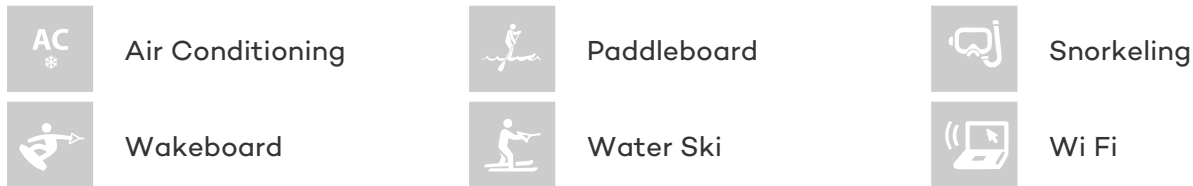

SPIIP YACHT CHARTER

Superyacht SPIIP was built in 2000 by Royal Huisman. She is a 34.17m / 112ft custom sail yacht with exterior design by German Frers and interior styling by Winch Design. SPIIP offers accommodation for up to 6 guests in 3 cabins with additional room for her crew of 4. She features a variety of amenities to ensure comfortable charter vacations, including Air Conditioning, Air Conditioning and WiFi connection on board. She also carries an impressive collection of toys as listed below.

SPIIP AMENITIES & TOYS

For a full up-to-date list of leisure facilities or amenities onboard Sail Yacht Spiip please contact your Yacht Charter Broker prior to booking your vacation. If there is a particular water toy that you would like, but it is not listed, then it may be possible to rent this equipment for you.

MORE TENDERS, TOYS & YACHT AMMENITIES INFO:

[CLICK HERE](#)

CHARTER SPIIP

If you are interested in chartering SPIIP please contact your yacht charter broker for more information about booking a luxury charter vacation on board this Royal Huisman superyacht .