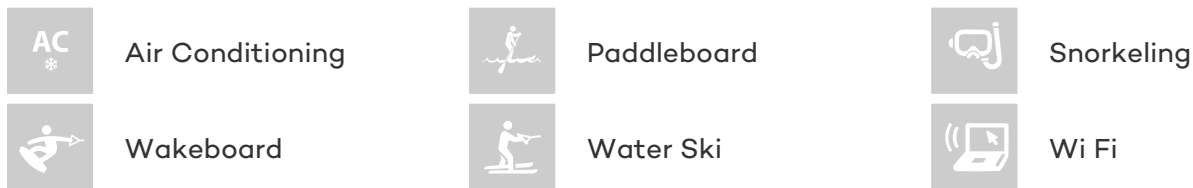

SPIIP YACHT CHARTER

Superyacht SPIIP was built in 2000 by Royal Huisman. She is a 34.17m / 112ft custom sail yacht with exterior design by German Frers and interior styling by Andrew Winch. SPIIP offers accommodation for up to 6 guests in 3 cabins with additional room for her crew of 4. She features a variety of amenities to ensure comfortable charter vacations, including Air Conditioning, Air Conditioning and WiFi connection on board. She also carries an impressive collection of toys as listed below.

SPIIP AMENITIES & TOYS

For a full up-to-date list of leisure facilities or amenities onboard Sail Yacht Spiip please contact your Yacht Charter Broker prior to booking your vacation. If there is a particular water toy that you would like, but it is not listed, then it may be possible to rent this equipment for you.

MORE TENDERS, TOYS & YACHT AMMENITIES INFO:

[CLICK HERE](#)

CHARTER SPIIP

If you are interested in chartering SPIIP please contact your yacht charter broker for more information about booking a luxury charter vacation on board this Royal Huisman superyacht .