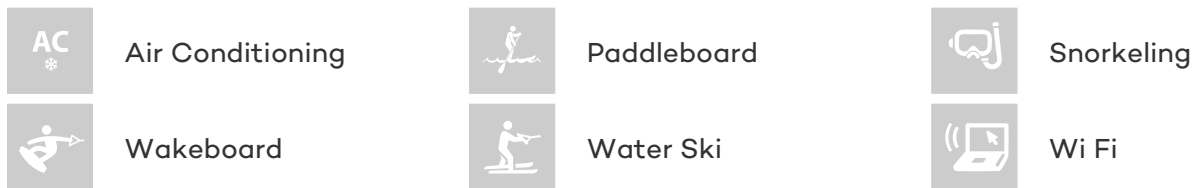

CRUISING SPEED
10 Knots

ACCOMMODATION

GUESTS	CABINS	CREW
6	3	4

CABIN CONFIGURATION
1 Master 1 Double
1 Double/Twin

CHARTER RATES

SUMMER
from
€52,500 / week + expenses

WINTER
from
\$52,500 / week + expenses

Details correct as of 25 May, 2018

FOR MORE INFORMATION:

[CLICK HERE](#) 

or SCAN QR CODE

MORE PHOTOS, VIDEO OR INTERACTIVE DECK PLANS:

[CLICK HERE](#)

SPIIP YACHT CHARTER

Superyacht SPIIP was built in 2000 by Royal Huisman. She is a 34.17m / 112ft custom sail yacht with exterior design by German Frers and interior styling by Winch Design. SPIIP offers accommodation for up to 6 guests in 3 cabins with additional room for her crew of 4. She features a variety of amenities to ensure comfortable charter vacations, including Air Conditioning and WiFi connection on board. She also carries an impressive collection of toys as listed below.

SPIIP AMENITIES & TOYS

For a full up-to-date list of leisure facilities or amenities onboard Sail Yacht Spiip please contact your Yacht Charter Broker prior to booking your vacation. If there is a particular water toy that you would like, but it is not listed, then it may be possible to rent this equipment for you.