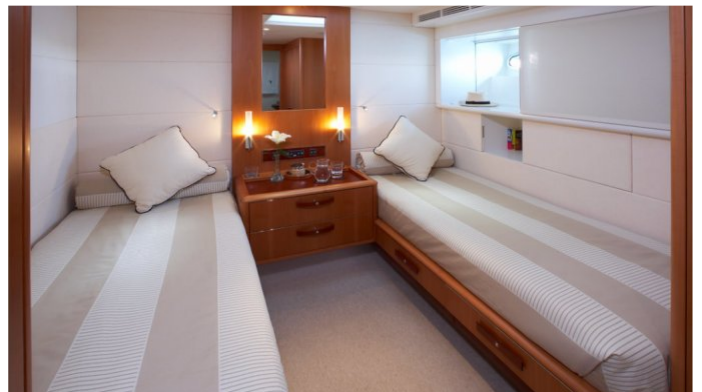

YachtCharterFleet

THE SMARTEST WAY TO SEARCH

SHOGUN

Yacht Charter Details for 'Shogun', the 37m Superyacht built by Holland Jachtbouw

SPECIFICATIONS

LENGTH
37m / 121ft

BEAM **DRAFT**
8.15m / 27ft 4.27m / 14ft

YEAR **REFIT**
2006 2017

CRUISING SPEED
10 Knots

ACCOMMODATION

GUESTS **CABINS** **CREW**
6 **3** **5**

CABIN CONFIGURATION
2 Double 2 Twin

CHARTER RATES

Details correct as of 25 Sep, 2017

FOR MORE INFORMATION:

[CLICK HERE](#) 

or SCAN QR CODE

MORE PHOTOS, VIDEO OR INTERACTIVE DECK PLANS:

[CLICK HERE](#)

SHOGUN YACHT CHARTER

Superyacht SHOGUN was built in 2006 by Holland Jachtbouw. She is a 37m / 121ft sail yacht with exterior design by Dixon Yacht Design and interior styling by John Munford. SHOGUN offers accommodation for up to 6 guests in 3 cabins with additional room for her crew of 5. She features a variety of amenities to ensure comfortable charter vacations, including Air Conditioning. She also carries an impressive collection of toys as listed below.

SHOGUN AMENITIES & TOYS

	Air Conditioning		Diving		Fishing
	Ipod Docking		Satellite TV		Snorkeling
	Video-on-demand		Wakeboard		Water Ski
	Wi Fi				

For a full up-to-date list of leisure facilities or amenities onboard Sail Yacht Shogun please contact your Yacht Charter Broker prior to booking your vacation. If there is a particular water toy that you would like, but it is not listed, then it may be possible to rent this equipment for you.