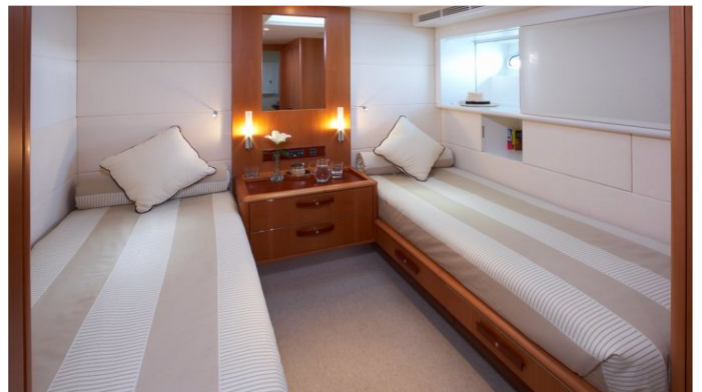

YachtCharterFleet

THE SMARTEST WAY TO SEARCH

SHOGUN

Yacht Charter Details for 'Shogun', the 37m Superyacht built by Holland Jachtbouw

SPECIFICATIONS

LENGTH
37m / 121ft

BEAM **DRAFT**
8.15m / 27ft 4.27m / 14ft

YEAR **REFIT**
2006 2017

CRUISING SPEED
10 Knots

ACCOMMODATION

GUESTS	CABINS	CREW
6	3	5

CABIN CONFIGURATION
2 Double 2 Twin

CHARTER RATES

Details correct as of 18 Jul, 2018

FOR MORE INFORMATION:

[CLICK HERE](#) 

or SCAN QR CODE

MORE PHOTOS, VIDEO OR INTERACTIVE DECK PLANS:

[CLICK HERE](#)

SHOGUN YACHT CHARTER

Superyacht SHOGUN was built in 2006 by Holland Jachtbouw. She is a 37m / 121ft sail yacht with exterior design by Dixon Yacht Design and interior styling by John Munford. SHOGUN offers accommodation for up to 6 guests in 3 cabins with additional room for her crew of 5. She features a variety of amenities to ensure comfortable charter vacations, including Air Conditioning. She also carries an impressive collection of toys as listed below.

SHOGUN AMENITIES & TOYS

	Air Conditioning		Diving		Fishing
	Ipod Docking		Satellite TV		Snorkeling
	Video-on-demand		Wakeboard		Water Ski
	Wi Fi				

For a full up-to-date list of leisure facilities or amenities onboard Sail Yacht Shogun please contact your Yacht Charter Broker prior to booking your vacation. If there is a particular water toy that you would like, but it is not listed, then it may be possible to rent this equipment for you.