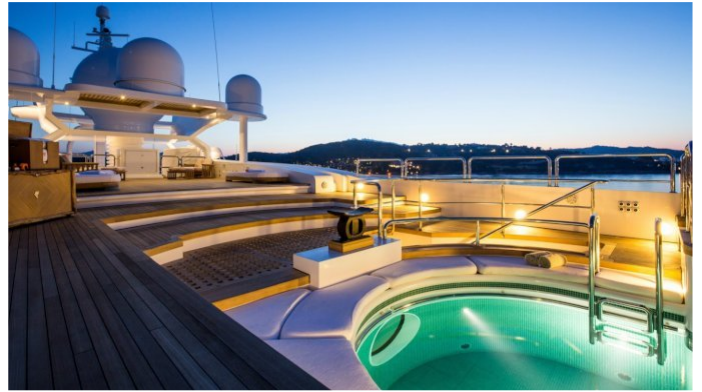

MORE PHOTOS, VIDEO OR INTERACTIVE DECK PLANS:

[CLICK HERE](#)