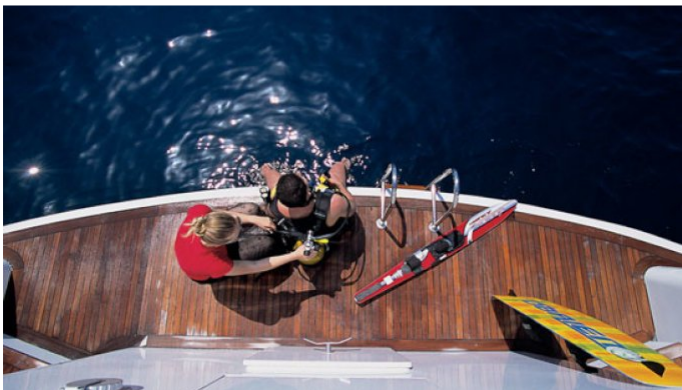

or SCAN QR CODE

MORE PHOTOS, VIDEO OR INTERACTIVE DECK PLANS:

[CLICK HERE](#)

ALIA 7 YACHT CHARTER

Superyacht ALIA 7 was built in 1991 by Benetti. She is a 42m / 138ft custom motor yacht with exterior design by Aldo Cichero and interior styling by . ALIA 7 offers accommodation for up to 10 guests in 5 cabins with additional room for her crew of 7. She features a variety of amenities to ensure comfortable charter vacations, including . She also carries an impressive collection of toys as listed below.

ALIA 7 AMENITIES & TOYS

For a full up-to-date list of leisure facilities or amenities onboard Motor Yacht Alia 7 please contact your Yacht Charter Broker prior to booking your vacation. If there is a particular water toy that you would like, but it is not listed, then it may be possible to rent this equipment for you.