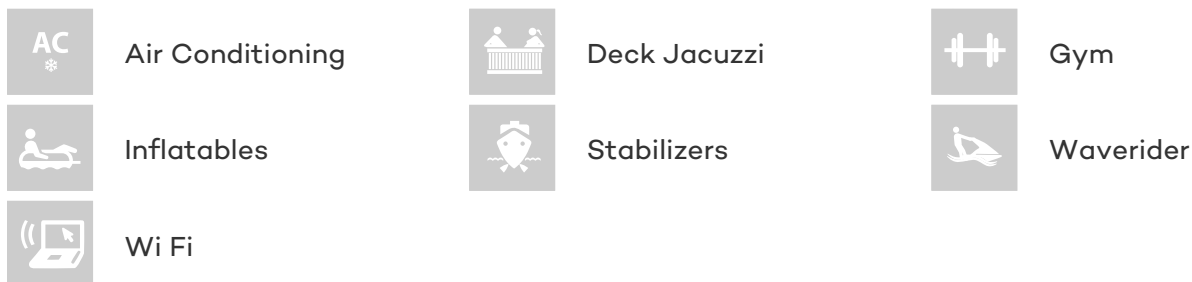

STEEL YACHT CHARTER

Superyacht STEEL was built in 2009 by Pendennis. She is a 54.9m / 180ft motor yacht with exterior design by Liebowitz & Pritchard and interior styling by Liebowitz & Pritchard. STEEL offers accommodation for up to 12 guests in 6 cabins with additional room for her crew of 11. She features a variety of amenities to ensure comfortable charter vacations, including Gym, Air Conditioning, Stabilisers underway, Air Conditioning, WiFi connection on board, Gym/exercise equipment, Stabilisers underway, Deck Jacuzzi, Jacuzzi (on deck), Stabilizers at Anchor and At anchor Stabilizers. She also carries an impressive collection of toys as listed below.

STEEL AMENITIES & TOYS

For a full up-to-date list of leisure facilities or amenities onboard Motor Yacht Steel please contact your Yacht Charter Broker prior to booking your vacation. If there is a particular water toy that you would like, but it is not listed, then it may be possible to rent this equipment for you.

MORE TENDERS, TOYS & YACHT AMMENITIES INFO:

[CLICK HERE](#)

CHARTER STEEL

If you are interested in chartering STEEL please contact your yacht charter broker for more information about booking a luxury charter vacation on board this Pendennis superyacht .