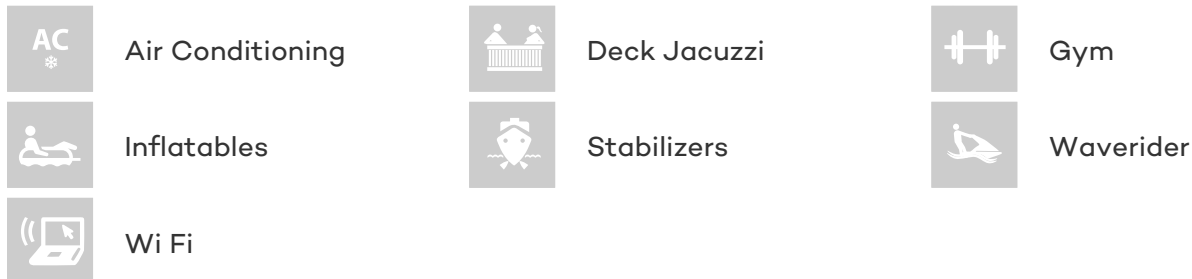

STEEL YACHT CHARTER

Superyacht STEEL was built in 2009 by Pendennis. She is a 54.9m / 180ft motor yacht with exterior design by Liebowitz & Pritchard and interior styling by Liebowitz & Pritchard. STEEL offers accommodation for up to 12 guests in 6 cabins with additional room for her crew of 11. She features a variety of amenities to ensure comfortable charter vacations, including Gym, Air Conditioning, Stabilisers underway, Air Conditioning, WiFi connection on board, Gym/exercise equipment, Stabilisers underway, Deck Jacuzzi, Jacuzzi (on deck), Stabilizers at Anchor and At anchor Stabilizers. She also carries an impressive collection of toys as listed below.

STEEL AMENITIES & TOYS

For a full up-to-date list of leisure facilities or amenities onboard Motor Yacht Steel please contact your Yacht Charter Broker prior to booking your vacation. If there is a particular water toy that you would like, but it is not listed, then it may be possible to rent this equipment for you.

MORE TENDERS, TOYS & YACHT AMMENITIES INFO:

[CLICK HERE](#)

CHARTER STEEL

If you are interested in chartering STEEL please contact your yacht charter broker for more information about booking a luxury charter vacation on board this Pendennis superyacht .