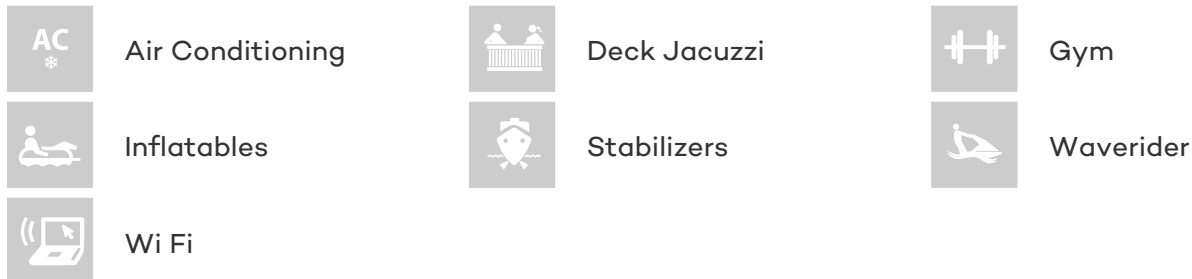

## STEEL YACHT CHARTER

Superyacht STEEL was built in 2009 by Pendennis. She is a 54.9m / 180ft motor yacht with exterior design by Liebowitz & Pritchard and interior styling by Liebowitz & Pritchard. STEEL offers accommodation for up to 12 guests in 6 cabins with additional room for her crew of 11. She features a variety of amenities to ensure comfortable charter vacations, including Gym, Air Conditioning, Stabilisers underway, Air Conditioning, WiFi connection on board, Gym/exercise equipment, Stabilisers underway, Deck Jacuzzi, Jacuzzi (on deck), Stabilizers at Anchor and At anchor Stabilizers. She also carries an impressive collection of toys as listed below.