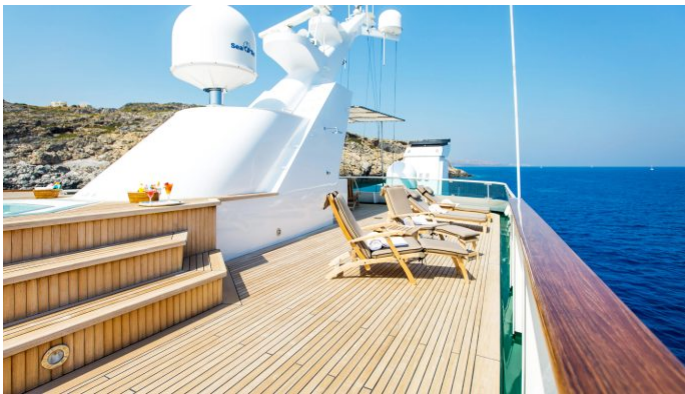

MORE PHOTOS, VIDEO OR INTERACTIVE DECK PLANS: