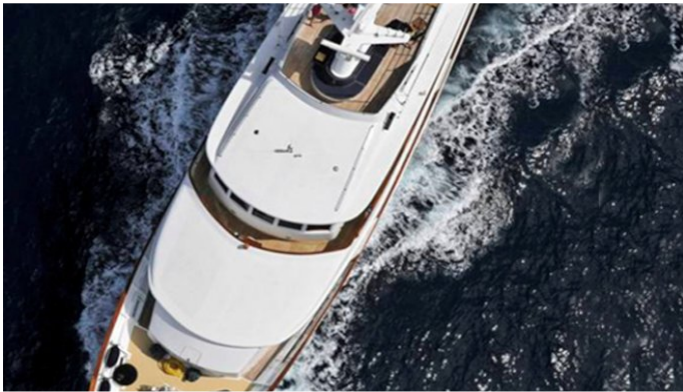

5 FISHES

Yacht Charter Details for '5 Fishes', the 35.12m Superyacht built by SBF Shipbuilders

SPECIFICATIONS

LENGTH
35.12m / 115ft

BEAM DRAFT
8.03m / 26ft 2.2m / 7ft

YEAR
1984

CRUISING SPEED
12 Knots

ACCOMMODATION

[CLICK HERE](#) 

or SCAN QR CODE

MORE PHOTOS, VIDEO OR INTERACTIVE DECK PLANS:

 [CLICK HERE](#)

5 FISHES YACHT CHARTER

Superyacht 5 FISHES was built in 1984 by SBF Shipbuilders. She is a 35.12m / 115ft motor yacht with exterior design by Phil Curran Design and interior styling by . 5 FISHES offers accommodation for up to 10 guests in cabins with additional room for her crew of . She features a variety of amenities to ensure comfortable charter vacations, including . She also carries an impressive collection of toys as listed below.

5 FISHES AMENITIES & TOYS

For a full up-to-date list of leisure facilities or amenities onboard Motor Yacht 5 Fishes please contact your Yacht Charter Broker prior to booking your vacation. If there is a particular water toy that you would like, but it is not listed, then it may be possible to rent this equipment for you.