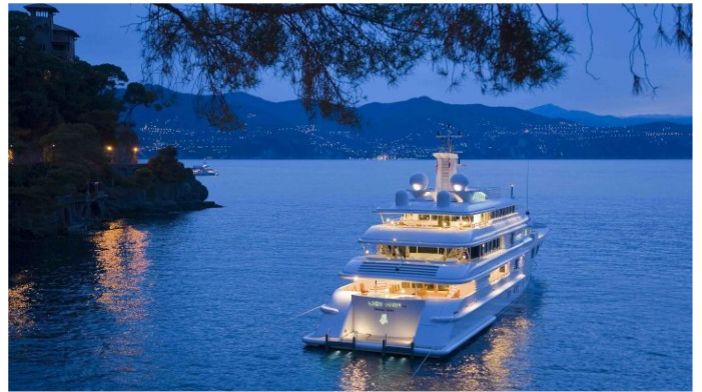

LADY S

Yacht Charter Details for 'Lady S', the 68.5m Superyacht built by Amels

SPECIFICATIONS

LENGTH
68.5m / 225ft

BEAM DRAFT
12.5m / 41ft 3.8m / 12ft

YEAR REFIT
2006 2013

CRUISING SPEED
15 Knots

ACCOMMODATION

FOR MORE INFORMATION:

[CLICK HERE](#) 

or SCAN QR CODE

MORE PHOTOS, VIDEO OR INTERACTIVE DECK PLANS:

[CLICK HERE](#)

LADY S YACHT CHARTER

Superyacht LADY S was built in 2006 by Amels. She is a 68.5m / 225ft custom motor yacht with exterior design by Walter Franchini Architetto and interior styling by Walter Franchini Architetto. LADY S offers accommodation for up to 12 guests in 7 cabins with additional room for her crew of 19. She features a variety of amenities to ensure comfortable charter vacations, including Gym, Air Conditioning, Lift (Elevator), Air Conditioning, WiFi connection on board, Deck Jacuzzi, Gym/exercise equipment, Jacuzzi (on deck), Wheelchair Friendly, Stabilizers at Anchor and At anchor Stabilizers. She also carries an impressive collection of toys as listed below.