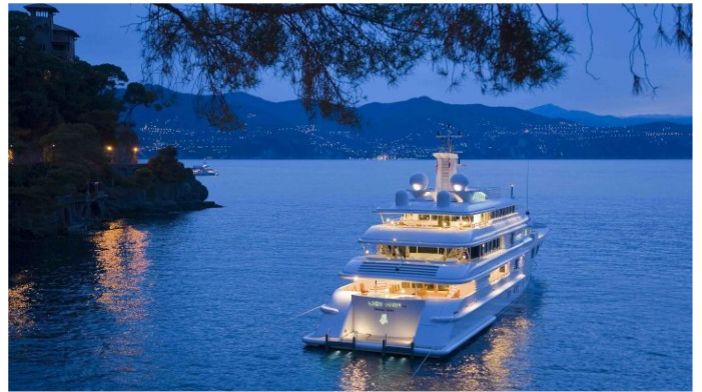

MORE PHOTOS, VIDEO OR INTERACTIVE DECK PLANS:

[CLICK HERE](#)