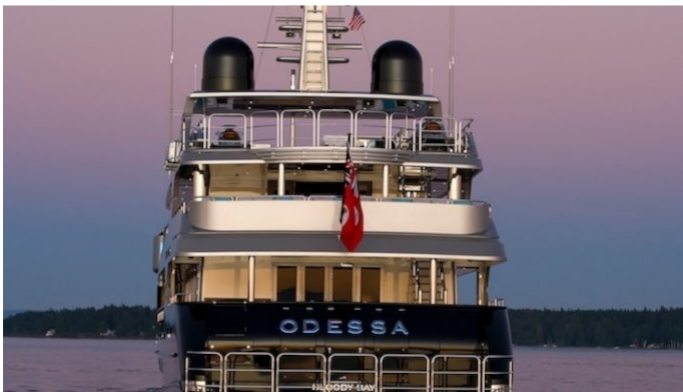

MORE PHOTOS, VIDEO OR INTERACTIVE DECK PLANS:

[CLICK HERE](#)

This document is not contractual. The yacht charters and their particulars displayed in the results above are displayed in good faith and whilst believed to be correct are not guaranteed. YachtCharterFleet.com does not warrant or assume any legal liability or responsibility for the accuracy, completeness, or usefulness of any information and/or images displayed. All information is subject to change without notice and is without warranty. Your preferred charter broker should provide you with yacht specifications, brochure and rates for your chosen dates during your charter yacht selection process. Starting prices are shown in a range of currencies for a one-week charter, unless otherwise indicated.