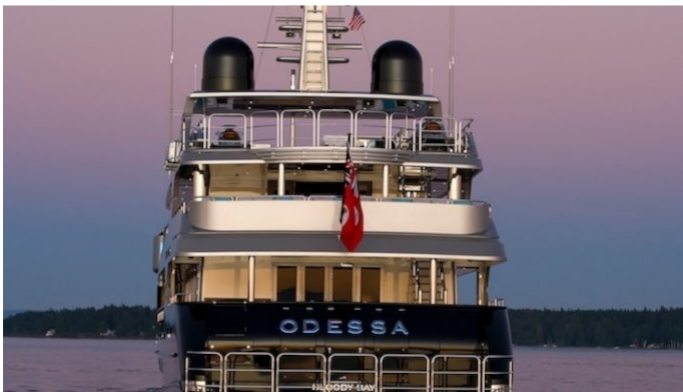

ODESSA

Yacht Charter Details for 'Odessa', the 48.77m Superyacht built by Christensen

SPECIFICATIONS

LENGTH
48.77m / 160ft

BEAM DRAFT
9m / 30ft 2.36m / 8ft

YEAR
2009

CRUISING SPEED
14 Knots

ACCOMMODATION

ODESSA YACHT CHARTER

Superyacht ODESSA was built in 2009 by Christensen. She is a 48.77m / 160ft custom motor yacht with exterior design by Christensen and interior styling by Christensen. ODESSA offers accommodation for up to 12 guests in 6 cabins with additional room for her crew of 10. She features a variety of amenities to ensure comfortable charter vacations, including Air Conditioning, WiFi connection on board, Deck Jacuzzi, Gym/exercise equipment, Jacuzzi (on deck), Lift (Elevator), Air Conditioning, Stabilisers underway, Stabilisers underway, Gym, Wheelchair Friendly, Stabilizers at Anchor and At anchor Stabilizers. She also carries an impressive collection of toys as listed below.

ODESSA AMENITIES & TOYS

	Air Conditioning		Deck Jacuzzi		Diving
	Elevator		Gym		Ipod Docking
	Satcom		Scooter		Stabilizers
	Towable Toys		Trampoline		Wakeboard
	Water Ski		Waverider		Wi Fi

For a full up-to-date list of leisure facilities or amenities onboard Motor Yacht Odessa please contact your Yacht Charter Broker prior to booking your vacation. If there is a particular water toy that you would like, but it is not listed, then it may be possible to rent this equipment for you.