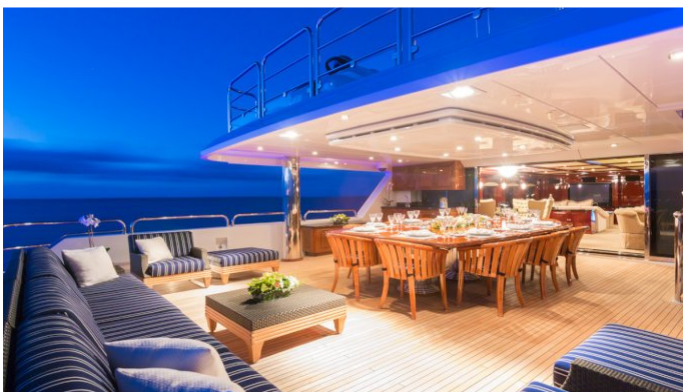

MORE PHOTOS, VIDEO OR INTERACTIVE DECK PLANS:

[CLICK HERE](#)

This document is not contractual. The yacht charters and their particulars displayed in the results above are displayed in good faith and whilst believed to be correct are not guaranteed. YachtCharterFleet.com does not warrant or assume any legal liability or responsibility for the accuracy, completeness, or usefulness of any information and/or images displayed. All information is subject to change without notice and is without warranty. Your preferred charter broker should provide you with yacht specifications, brochure and rates for your chosen dates during your charter yacht selection process. Starting prices are shown in a range of currencies for a one-week charter, unless otherwise indicated.