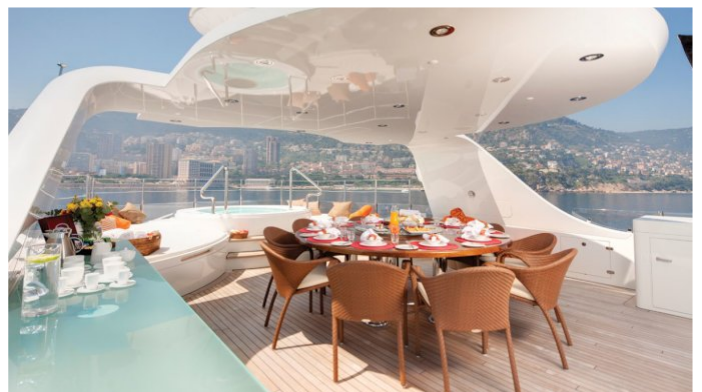

MORE PHOTOS, VIDEO OR INTERACTIVE DECK PLANS:

[CLICK HERE](#)

This document is not contractual. The yacht charters and their particulars displayed in the results above are displayed in good faith and whilst believed to be correct are not guaranteed. YachtCharterFleet.com does not warrant or assume any legal liability or responsibility for the accuracy, completeness, or usefulness of any information and/or images displayed. All information is subject to change without notice and is without warranty. Your preferred charter broker should provide you with yacht specifications, brochure and rates for your chosen dates during your charter yacht selection process. Starting prices are shown in a range of currencies for a one-week charter, unless otherwise indicated.