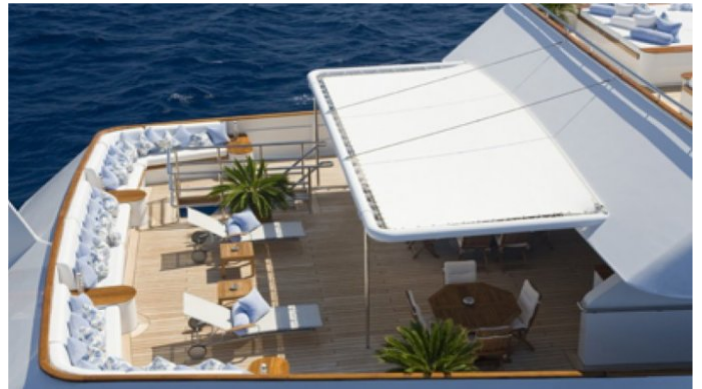

[CLICK HERE](#) 

or SCAN QR CODE

MORE PHOTOS, VIDEO OR INTERACTIVE DECK PLANS:

 [CLICK HERE](#)

TITAN YACHT CHARTER

Superyacht TITAN was built in 1968 by Brooke Marine. She is a 60.4m / 198ft conversion motor yacht with exterior design by Bjorn Johansson and interior styling by Bjorn Johansson. TITAN offers accommodation for up to 22 guests in 11 cabins with additional room for her crew of 21. She features a variety of amenities to ensure comfortable charter vacations, including Air Conditioning, WiFi connection on board, Deck Jacuzzi, Gym/exercise equipment, Air Conditioning, Jacuzzi (on deck) and Gym. She also carries an impressive collection of toys as listed below.

TITAN AMENITIES & TOYS

	Air Conditioning		Canoe		Deck Jacuzzi
	Gym		Ipod Docking		Jet Ski
	Satellite TV		Towable Toys		Water Ski
	Wi Fi				

For a full up-to-date list of leisure facilities or amenities onboard Motor Yacht Titan please contact your Yacht Charter Broker prior to booking your vacation. If there is a particular water toy that you would like, but it is not listed, then it may be possible to rent this equipment for you.