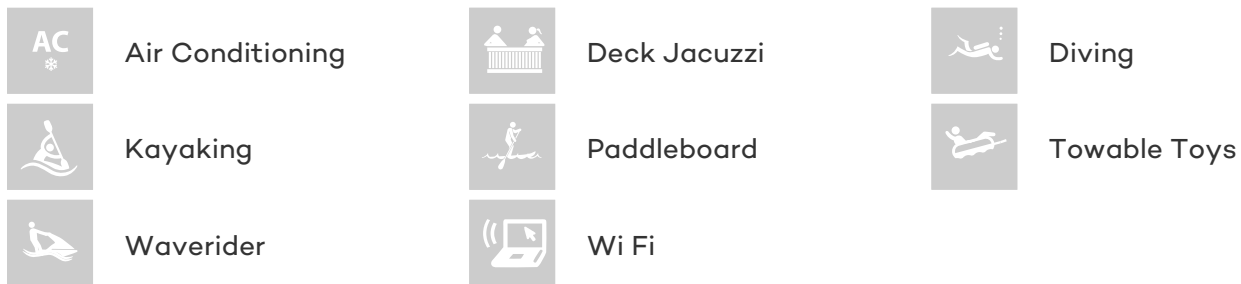

CRUISING SPEED
12 Knots

ACCOMMODATION

GUESTS	CABINS	CREW
10	5	8

CABIN CONFIGURATION

CHARTER RATES

SUMMER
from
\$120,000 / week + expenses

WINTER
from
\$120,000 / week + expenses

Details correct as of 22 Jun, 2017

FOR MORE INFORMATION:

[CLICK HERE](#) 

or SCAN QR CODE

MORE PHOTOS, VIDEO OR INTERACTIVE DECK PLANS:

[CLICK HERE](#)

PIONEER YACHT CHARTER

Superyacht PIONEER was built in 1996 by Palmer Johnson. She is a 46.2m / 152ft custom motor yacht with exterior design by Vripack and interior styling by Axel Vervoordt. PIONEER offers accommodation for up to 10 guests in 5 cabins with additional room for her crew of 8. She features a variety of amenities to ensure comfortable charter vacations, including Air Conditioning, Air Conditioning, WiFi connection on board, Deck Jacuzzi and Jacuzzi (on deck). She also carries an impressive collection of toys as listed below.

PIONEER AMENITIES & TOYS

For a full up-to-date list of leisure facilities or amenities onboard Motor Yacht Pioneer please contact your Yacht Charter Broker prior to booking your vacation. If there is a particular water toy that you would like, but it is not listed, then it may be possible to rent this equipment for you.