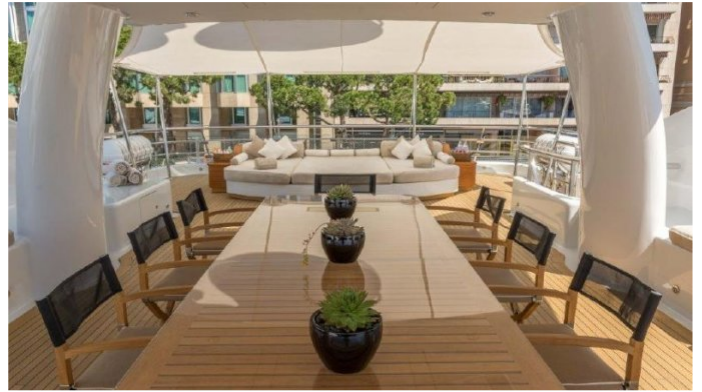

MORE PHOTOS, VIDEO OR INTERACTIVE DECK PLANS:

[CLICK HERE](#)