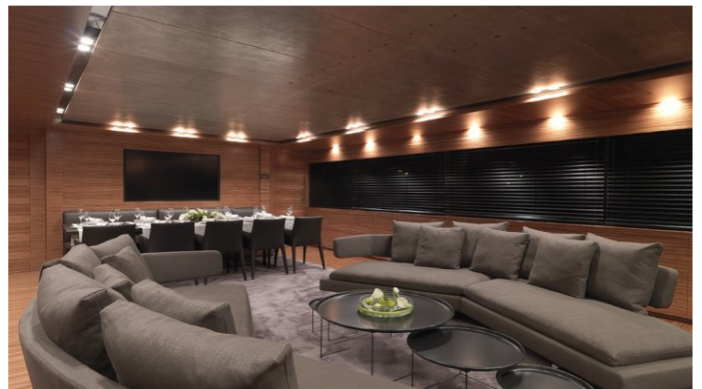

MORE PHOTOS, VIDEO OR INTERACTIVE DECK PLANS:

[CLICK HERE](#)

This document is not contractual. The yacht charters and their particulars displayed in the results above are displayed in good faith and whilst believed to be correct are not guaranteed. YachtCharterFleet.com does not warrant or assume any legal liability or responsibility for the accuracy, completeness, or usefulness of any information and/or images displayed. All information is subject to change without notice and is without warranty. Your preferred charter broker should provide you with yacht specifications, brochure and rates for your chosen dates during your charter yacht selection process. Starting prices are shown in a range of currencies for a one-week charter, unless otherwise indicated.