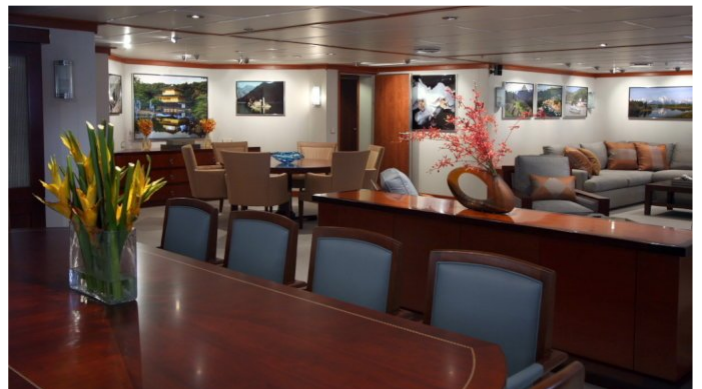

## SILVER CLOUD YACHT CHARTER

Superyacht SILVER CLOUD was built in 2008 by Abeking & Rasmussen. She is a 41m / 135ft custom motor yacht with exterior design by Abeking & Rasmussen and interior styling by Kirschstein Designs Ltd. SILVER CLOUD offers accommodation for up to 12 guests in 5 cabins with additional room for her crew of 9. She features a variety of amenities to ensure comfortable charter vacations, including Helicopter Landing Pad, Air Conditioning, Air Conditioning, WiFi connection on board, Deck Jacuzzi, Gym/exercise equipment, Stabilizers at Anchor, Gym and Jacuzzi (on deck). She also carries an impressive collection of toys as listed below.

## SILVER CLOUD AMENITIES & TOYS

	Accessible		Air Conditioning		Deck Jacuzzi
	Diving		Elevator		Fishing
	Gym		Kayaking		Paddleboard
	Snorkeling		Stabilizers		Towable Toys
	Wakeboard		Wi Fi		

For a full up-to-date list of leisure facilities or amenities onboard Motor Yacht Silver Cloud please contact your Yacht Charter Broker prior to booking your vacation. If there is a particular water toy that you would like, but it is not listed, then it may be possible to rent this equipment for you.