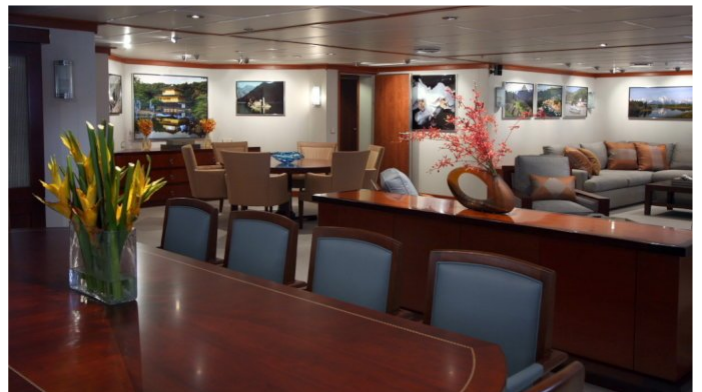

[CLICK HERE](#) 

or SCAN QR CODE

MORE PHOTOS, VIDEO OR INTERACTIVE DECK PLANS:

 [CLICK HERE](#)

SILVER CLOUD YACHT CHARTER

Superyacht SILVER CLOUD was built in 2008 by Abeking & Rasmussen. She is a 41m / 135ft custom motor yacht with exterior design by Abeking & Rasmussen and interior styling by Kirschstein Designs Ltd. SILVER CLOUD offers accommodation for up to 12 guests in 5 cabins with additional room for her crew of 9. She features a variety of amenities to ensure comfortable charter vacations, including Helicopter Landing Pad, Air Conditioning, Air Conditioning, WiFi connection on board, Deck Jacuzzi, Gym/exercise equipment, Stabilizers at Anchor, Gym and Jacuzzi (on deck). She also carries an impressive collection of toys as listed below.

SILVER CLOUD AMENITIES & TOYS

	Accessible		Air Conditioning		Deck Jacuzzi
	Diving		Elevator		Fishing
	Gym		Kayaking		Paddleboard
	Snorkeling		Stabilizers		Towable Toys
	Wakeboard		Wi Fi		

For a full up-to-date list of leisure facilities or amenities onboard Motor Yacht Silver Cloud please contact your Yacht Charter Broker prior to booking your vacation. If there is a particular water toy that you would like, but it is not listed, then it may be possible to rent this equipment for you.