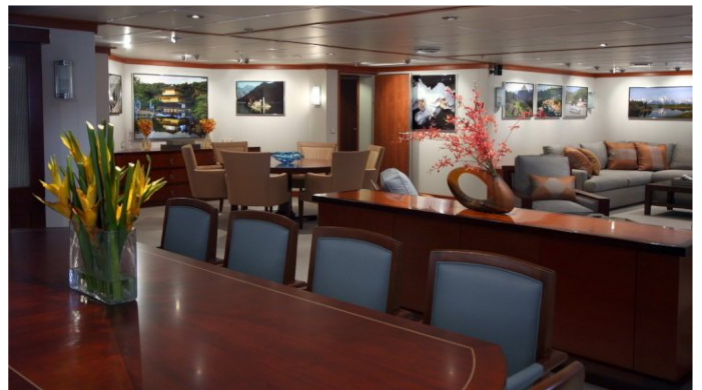

MORE PHOTOS, VIDEO OR INTERACTIVE DECK PLANS:

This document is not contractual. The yacht charters and their particulars displayed in the results above are displayed in good faith and whilst believed to be correct are not guaranteed. YachtCharterFleet.com does not warrant or assume any legal liability or responsibility for the accuracy, completeness, or usefulness of any information and/or images displayed. All information is subject to change without notice and is without warranty. Your preferred charter broker should provide you with yacht specifications, brochure and rates for your chosen dates during your charter yacht selection process. Starting prices are shown in a range of currencies for a one-week charter, unless otherwise indicated.