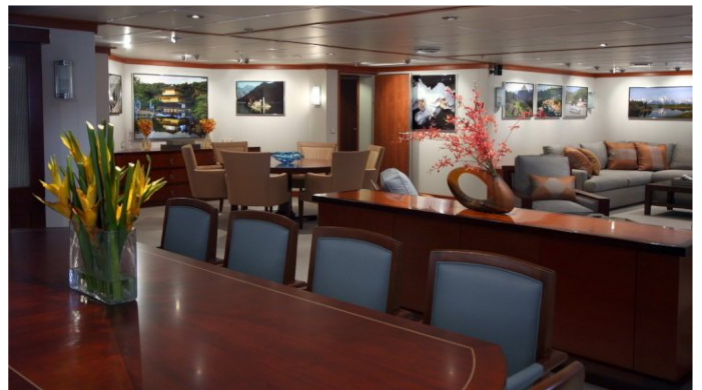

MORE PHOTOS, VIDEO OR INTERACTIVE DECK PLANS:

[CLICK HERE](#)

This document is not contractual. The yacht charters and their particulars displayed in the results above are displayed in good faith and whilst believed to be correct are not guaranteed. YachtCharterFleet.com does not warrant or assume any legal liability or responsibility for the accuracy, completeness, or usefulness of any information and/or images displayed. All information is subject to change without notice and is without warranty. Your preferred charter broker should provide you with yacht specifications, brochure and rates for your chosen dates during your charter yacht selection process. Starting prices are shown in a range of currencies for a one-week charter, unless otherwise indicated.