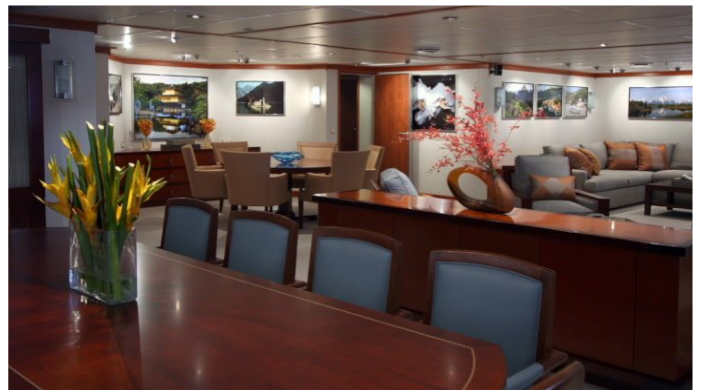

Details correct as of 21 May, 2018

FOR MORE INFORMATION:

[CLICK HERE](#) 

or SCAN QR CODE

MORE PHOTOS, VIDEO OR INTERACTIVE DECK PLANS:

 [CLICK HERE](#)

SILVER CLOUD YACHT CHARTER

Superyacht SILVER CLOUD was built in 2008 by Abeking & Rasmussen. She is a 41m / 135ft custom motor yacht with exterior design by Abeking & Rasmussen and interior styling by Kirschstein Designs Ltd. SILVER CLOUD offers accommodation for up to 12 guests in 5 cabins with additional room for her crew of 9. She features a variety of amenities to ensure comfortable charter vacations, including Helicopter Landing Pad, Air Conditioning, WiFi connection on board, Deck Jacuzzi, Gym/exercise equipment and Stabilizers at Anchor. She also carries an impressive collection of toys as listed below.

SILVER CLOUD AMENITIES & TOYS

	Accessible		Air Conditioning		Deck Jacuzzi
	Diving		Elevator		Fishing
	Gym		Kayaking		Paddleboard
	Snorkeling		Stabilizers		Towable Toys
	Wakeboard		Wi Fi		

For a full up-to-date list of leisure facilities or amenities onboard Motor Yacht Silver Cloud please contact your Yacht Charter Broker prior to booking your vacation. If there is a particular water toy that you would like, but it is not listed, then it may be possible to rent this equipment for you.