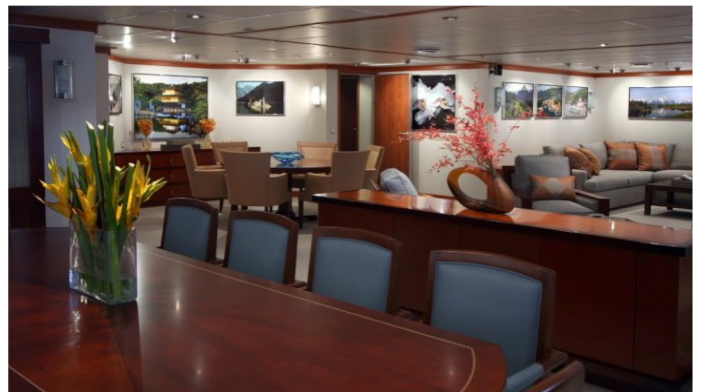

[CLICK HERE](#) 

or SCAN QR CODE

MORE PHOTOS, VIDEO OR INTERACTIVE DECK PLANS:

 [CLICK HERE](#)

SILVER CLOUD YACHT CHARTER

Superyacht SILVER CLOUD was built in 2008 by Abeking & Rasmussen. She is a 41m / 135ft custom motor yacht with exterior design by Abeking & Rasmussen and interior styling by Kirschstein Designs Ltd. SILVER CLOUD offers accommodation for up to 12 guests in 5 cabins with additional room for her crew of 9. She features a variety of amenities to ensure comfortable charter vacations, including Helicopter Landing Pad, Air Conditioning, Air Conditioning, WiFi connection on board, Deck Jacuzzi, Gym/exercise equipment, Stabilizers at Anchor, Gym and Jacuzzi (on deck). She also carries an impressive collection of toys as listed below.

SILVER CLOUD AMENITIES & TOYS

	Accessible		Air Conditioning		Deck Jacuzzi
	Diving		Elevator		Fishing
	Gym		Kayaking		Paddleboard
	Snorkeling		Stabilizers		Towable Toys
	Wakeboard		Wi Fi		

For a full up-to-date list of leisure facilities or amenities onboard Motor Yacht Silver Cloud please contact your Yacht Charter Broker prior to booking your vacation. If there is a particular water toy that you would like, but it is not listed, then it may be possible to rent this equipment for you.