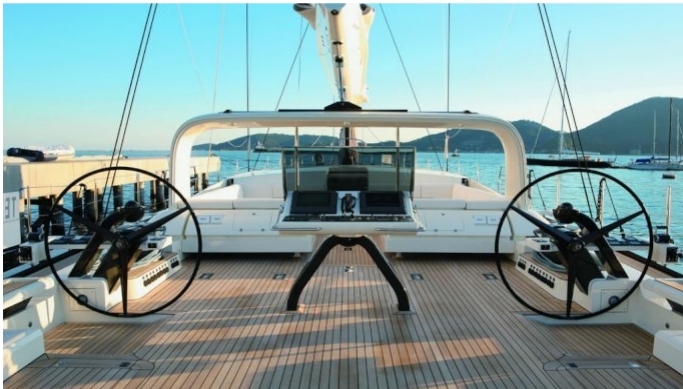

MORE PHOTOS, VIDEO OR INTERACTIVE DECK PLANS:

[CLICK HERE](#)

This document is not contractual. The yacht charters and their particulars displayed in the results above are displayed in good faith and whilst believed to be correct are not guaranteed. YachtCharterFleet.com does not warrant or assume any legal liability or responsibility for the accuracy, completeness, or usefulness of any information and/or images displayed. All information is subject to change without notice and is without warranty. Your preferred charter broker should provide you with yacht specifications, brochure and rates for your chosen dates during your charter yacht selection process. Starting prices are shown in a range of currencies for a one-week charter, unless otherwise indicated.