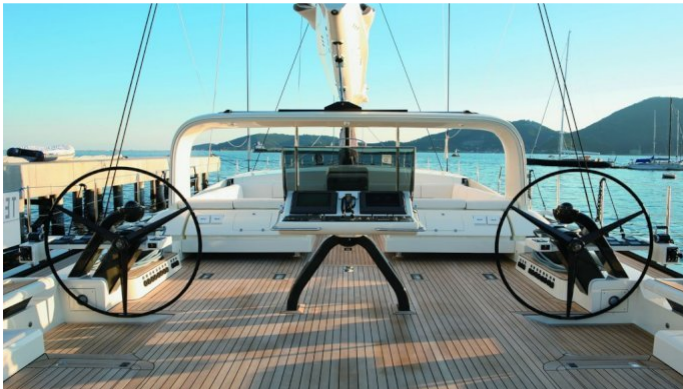

MORE PHOTOS, VIDEO OR INTERACTIVE DECK PLANS:

[CLICK HERE](#)