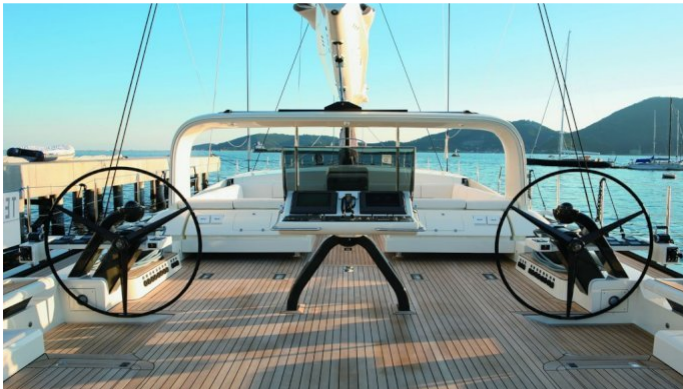

YachtCharterFleet

THE SMARTEST WAY TO SEARCH

P2

Yacht Charter Details for 'P2', the 38m Superyacht built by Perini Navi

SPECIFICATIONS

LENGTH
38m / 125ft

BEAM DRAFT
8.36m / 27ft 5.5m / 18ft

YEAR
2008

CRUISING SPEED
10 Knots

ACCOMMODATION

GUESTS	CABINS	CREW
6	3	6

CABIN CONFIGURATION
1 Master 2 Twin

CHARTER RATES

SUMMER
from
€70,000 / week + expenses

WINTER
from
€70,000 / week + expenses

Details correct as of 16 Jul, 2018

P2 YACHT CHARTER

Superyacht P2 was built in 2008 by Perini Navi. She is a 38m / 125ft Custom sail yacht with exterior design by Philippe Briand and interior styling by Perini Navi. P2 offers accommodation for up to 6 guests in 3 cabins with additional room for her crew of 6. She features a variety of amenities to ensure comfortable charter vacations, including Air Conditioning and WiFi connection on board. She also carries an impressive collection of toys as listed below.

P2 AMENITIES & TOYS

Air Conditioning

Wi Fi

For a full up-to-date list of leisure facilities or amenities onboard Sail Yacht P2 please contact your Yacht Charter Broker prior to booking your vacation. If there is a particular water toy that you would like, but it is not listed, then it may be possible to rent this equipment for you.